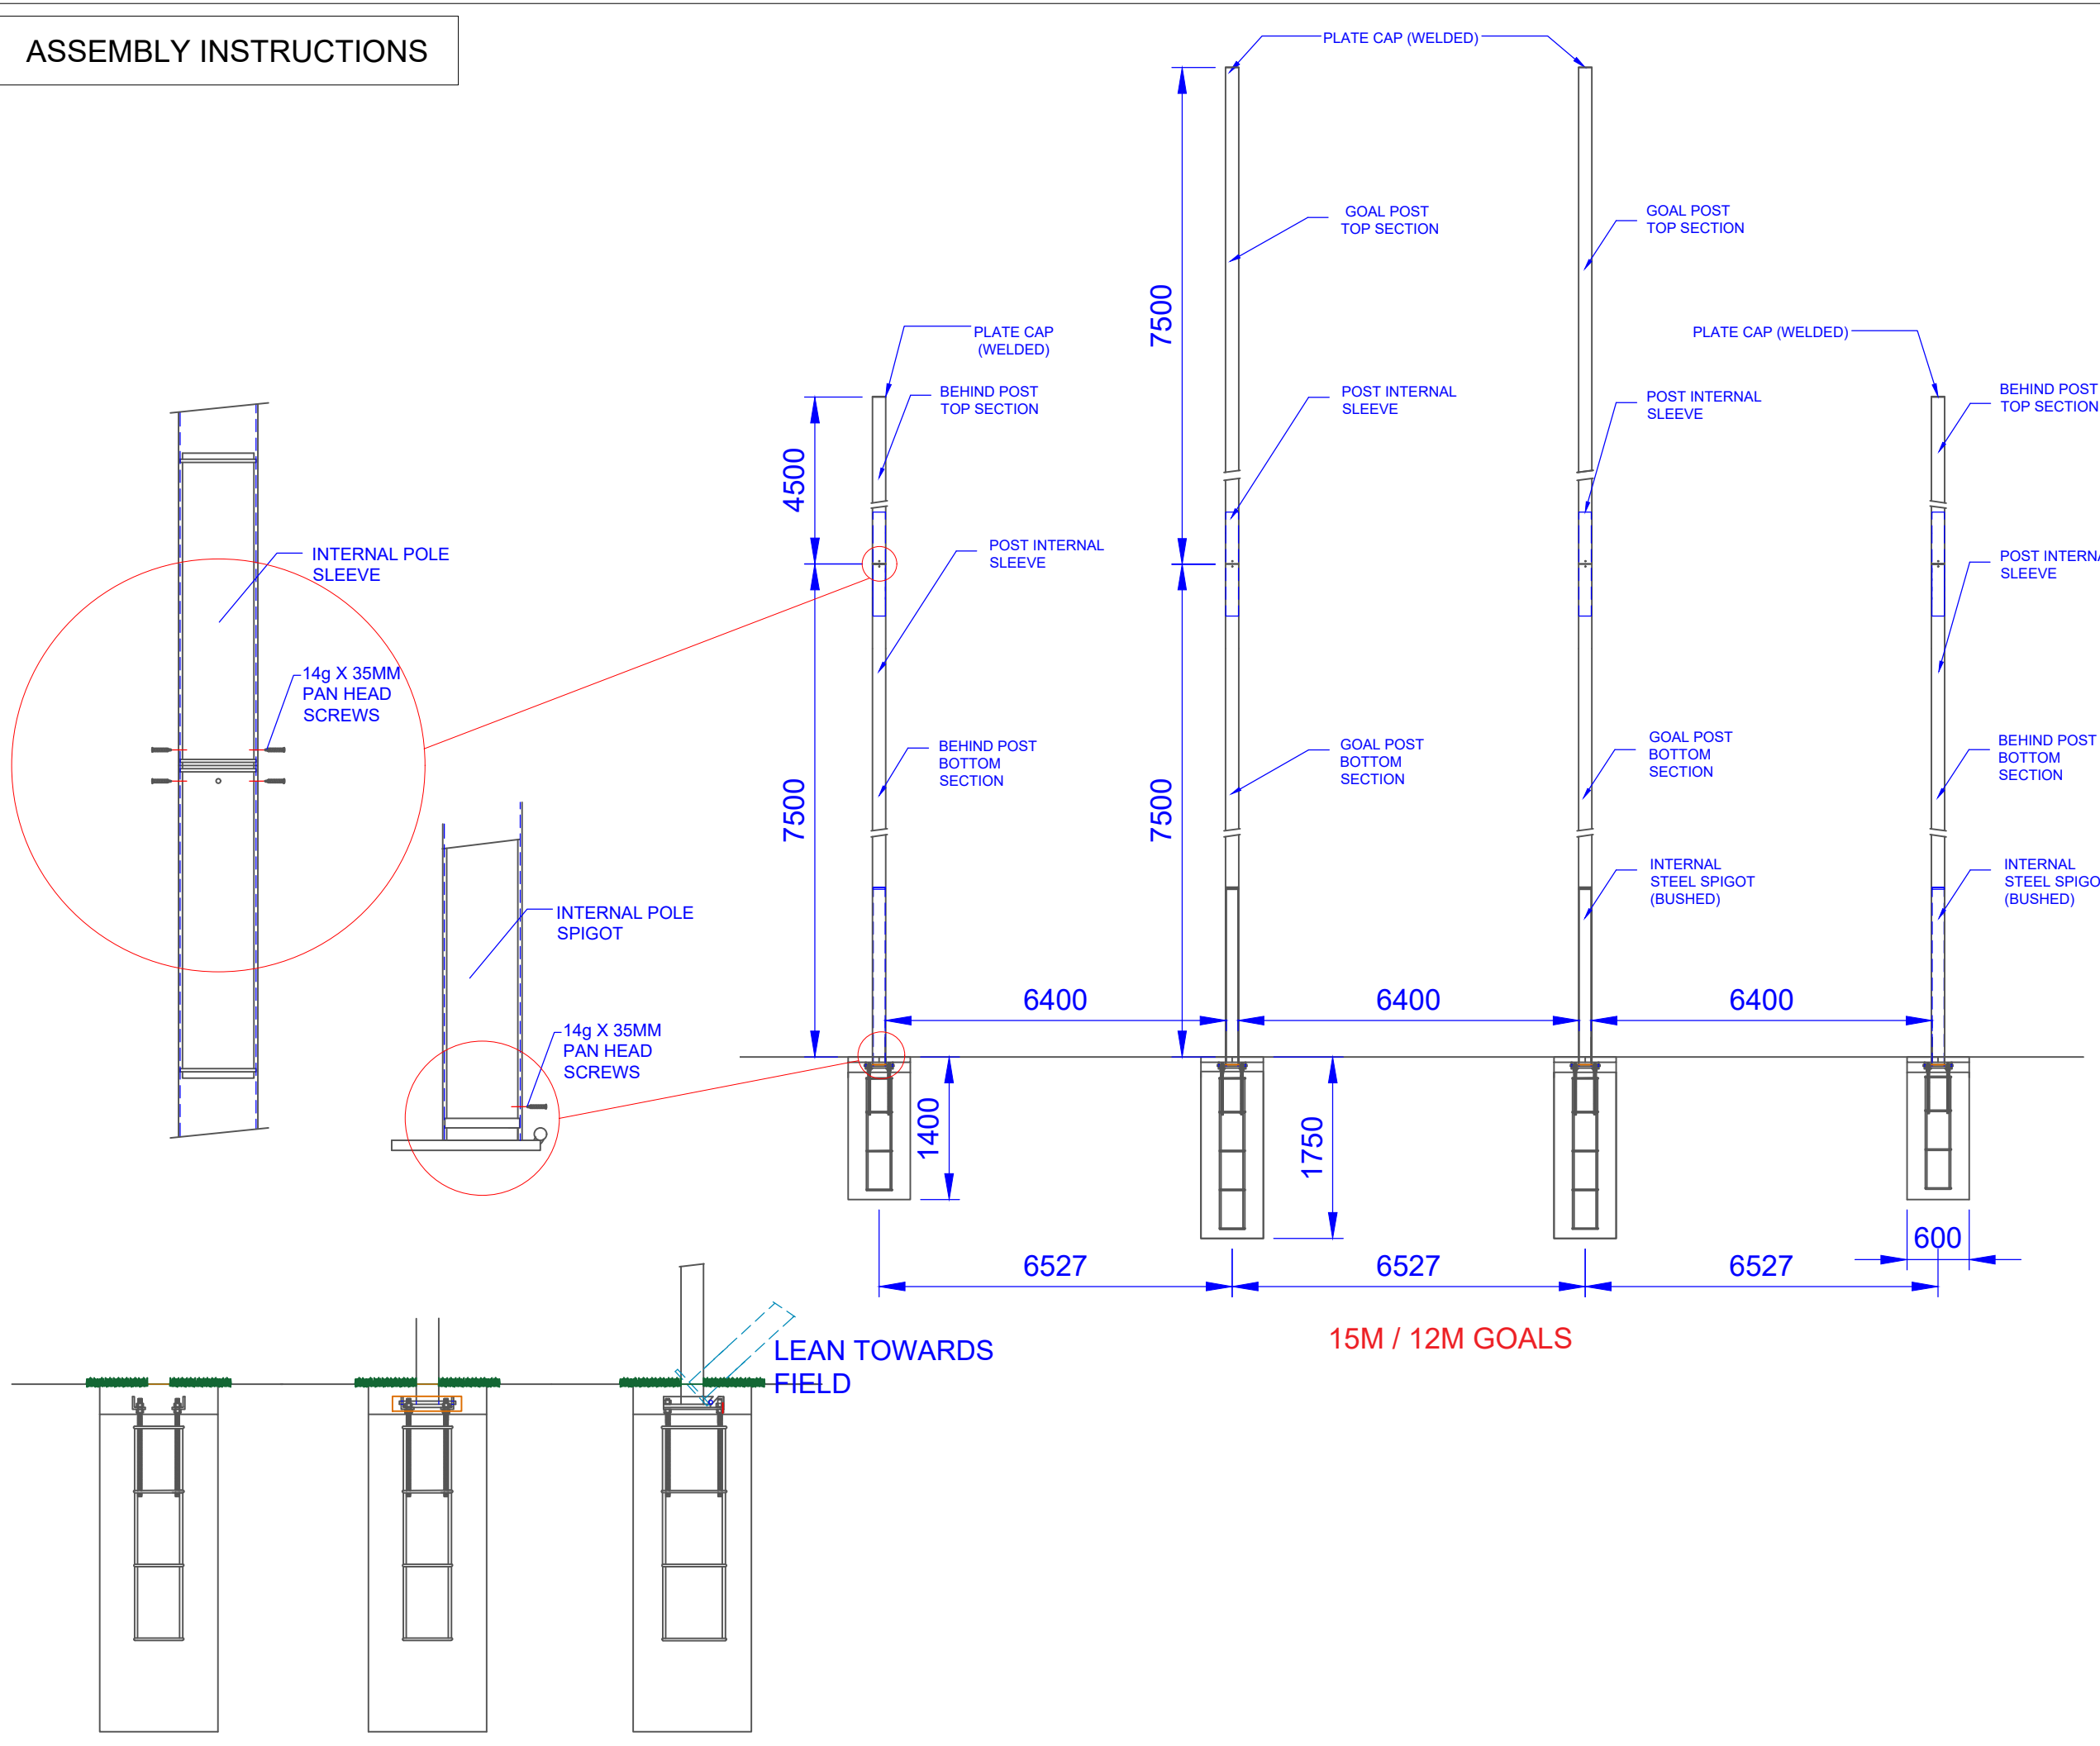

ASSEMBLY INSTRUCTIONS

COMPONENTS

QTY	ITEM
4	AFL GOAL POST FOOTINGS
4	AFL BEHIND POST FOOTINGS
8	FOOTING COVER
48	14g X 35 GAL PAN HEAD TEK SCREWS
4	GOAL POST TOP SECTION
4	GOAL POST BOTTOM SECTION
4	BEHIND POST TOP SECTION
4	BEHIND POST BOTTOM SECTION
8	POST INTERNAL SLEEVE
8	GOAL POST SPIGOT
32	M20 GAL NUTS AND GAL WASHERS
32	M20 GAL SPRING WASHER
8	ANGLE MOUNTING BRACKET LEFT
8	ANGLE MOUNTING BRACKET RIGHT
-	-

TITLE: AR150 - AFL GOALS	
DRAWING NUMBER: ASSEMBLY	
DATE: 04/01/2022	CUBIC MEASURE: -

Oz Ring Pty Ltd
 Trading as:
Play Hard Sports Equipment
 ABN 79 066 094 559
 24 Ern Harley Drive
 Burleigh Heads Qld 4220
 Phone: (07) 5593 4494
 Fax: (07) 5593 4338
 Website: www.playhardsports.com.au
 Email: email@playhardsports.com.au