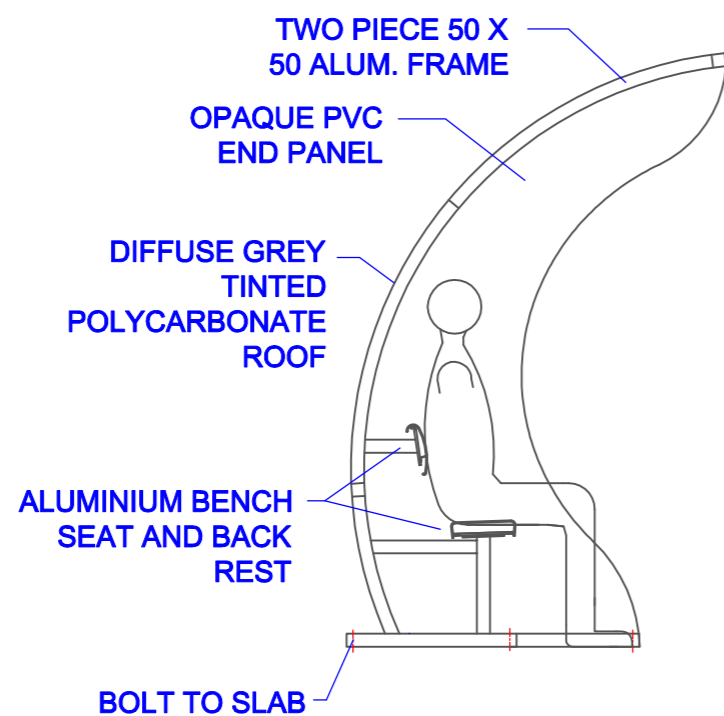

CONCRETE SLAB 6250 X 1225 X 100 MM

CONCRETE SLAB 5050 X 1225 X 100 MM

CONCRETE SLAB 3850 X 1225 X 100 MM

CONCRETE SLAB 2650 X 1225 X 100 MM

CONCRETE SLAB 2650 X 1225 X 100 MM

10 PERSON SHELTER
 SIZE 6100L X 1450W X 2250H
 CONCRETE SLAB 6250 X 1225 X 100 MM

8 PERSON SHELTER
 SIZE 4950L X 1450W X 2250H
 CONCRETE SLAB 5050 X 1225 X 100 MM

6 PERSON SHELTER
 SIZE 3720L X 1450W X 2250H
 CONCRETE SLAB 3850 X 1225 X 100 MM

4 PERSON SHELTER
 SIZE 2490L X 1450W X 2250H
 CONCRETE SLAB 2650 X 1225 X 100 MM