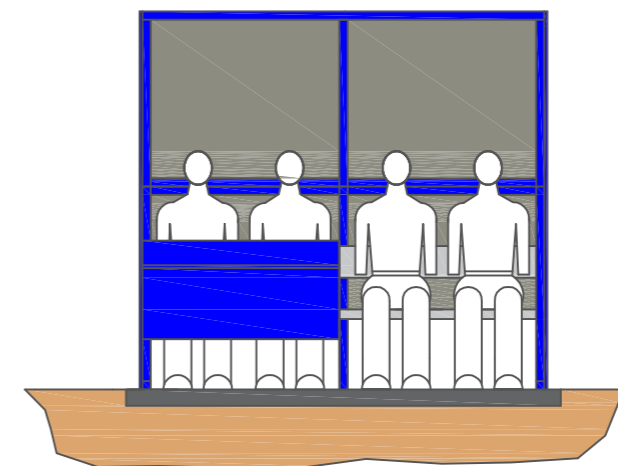

CONCRETE SLAB 6250 X 1225 X 100 MM

CONCRETE SLAB 5050 X 1225 X 100 MM

CONCRETE SLAB 3850 X 1225 X 100 MM

CONCRETE SLAB 2650 X 1225 X 100 MM

CONCRETE SLAB 2650 X 1225 X 100 MM

10 PERSON SHELTER
 SIZE 6100L X 1450W X 2250H
 CONCRETE SLAB 6250 X 1225 X 100 MM

8 PERSON SHELTER
 SIZE 4950L X 1450W X 2250H
 CONCRETE SLAB 5050 X 1225 X 100 MM

6 PERSON SHELTER
 SIZE 3720L X 1450W X 2250H
 CONCRETE SLAB 3850 X 1225 X 100 MM

4 PERSON SHELTER
 SIZE 2490L X 1450W X 2250H
 CONCRETE SLAB 2650 X 1225 X 100 MM