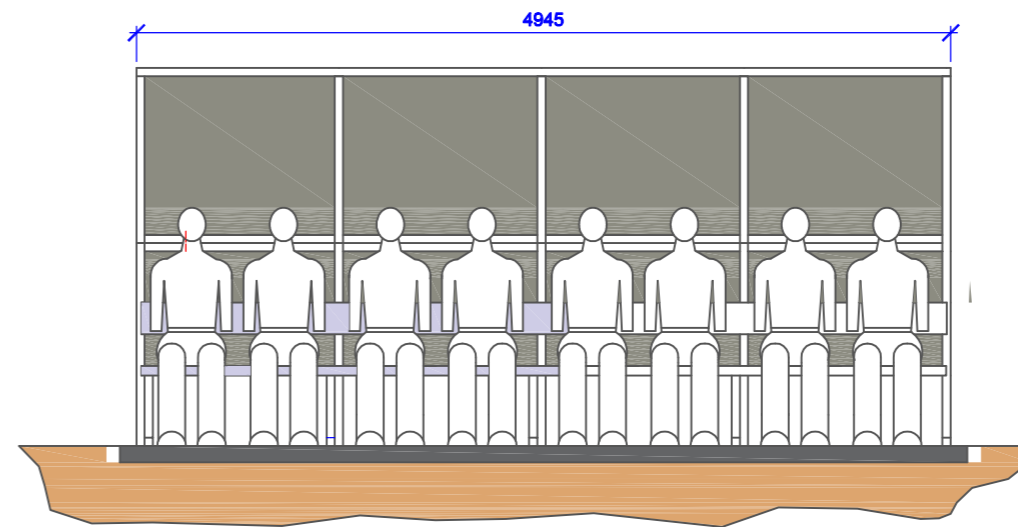

CONCRETE SLAB 6250 X 1225 X 100 MM

CONCRETE SLAB 5050 X 1225 X 100 MM

CONCRETE SLAB 3850 X 1225 X 100 MM

CONCRETE SLAB 2650 X 1225 X 100 MM

CONCRETE SLAB 2650 X 1225 X 100 MM

10 PERSON SHELTER
 SIZE 6100L X 1450W X 2250H
 CONCRETE SLAB 6250 X 1225 X 100 MM

8 PERSON SHELTER
 SIZE 4950L X 1450W X 2250H
 CONCRETE SLAB 5050 X 1225 X 100 MM

6 PERSON SHELTER
 SIZE 3720L X 1450W X 2250H
 CONCRETE SLAB 3850 X 1225 X 100 MM

4 PERSON SHELTER
 SIZE 2490L X 1450W X 2250H
 CONCRETE SLAB 2650 X 1225 X 100 MM