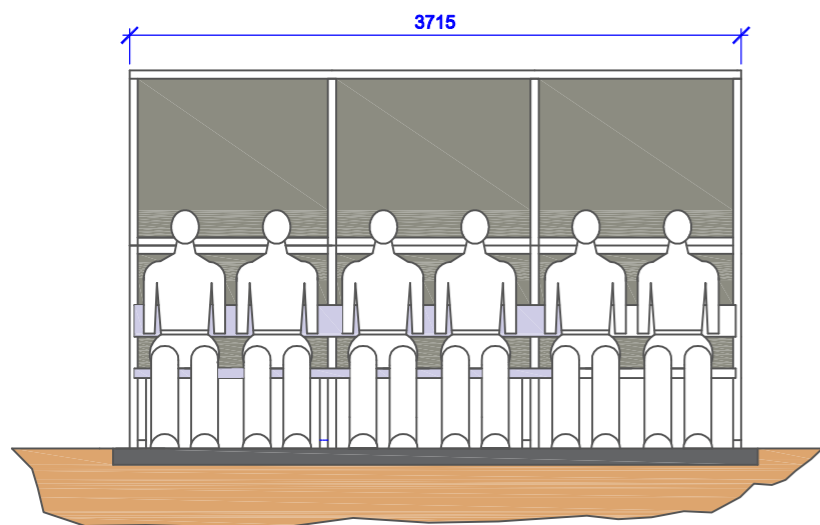

CONCRETE SLAB 6250 X 1225 X 100 MM

CONCRETE SLAB 5050 X 1225 X 100 MM

CONCRETE SLAB 3850 X 1225 X 100 MM

CONCRETE SLAB 2650 X 1225 X 100 MM

CONCRETE SLAB 2650 X 1225 X 100 MM

10 PERSON SHELTER
 SIZE 6100L X 1450W X 2250H
 CONCRETE SLAB 6250 X 1225 X 100 MM

8 PERSON SHELTER
 SIZE 4950L X 1450W X 2250H
 CONCRETE SLAB 5050 X 1225 X 100 MM

6 PERSON SHELTER
 SIZE 3720L X 1450W X 2250H
 CONCRETE SLAB 3850 X 1225 X 100 MM

4 PERSON SHELTER
 SIZE 2490L X 1450W X 2250H
 CONCRETE SLAB 2650 X 1225 X 100 MM