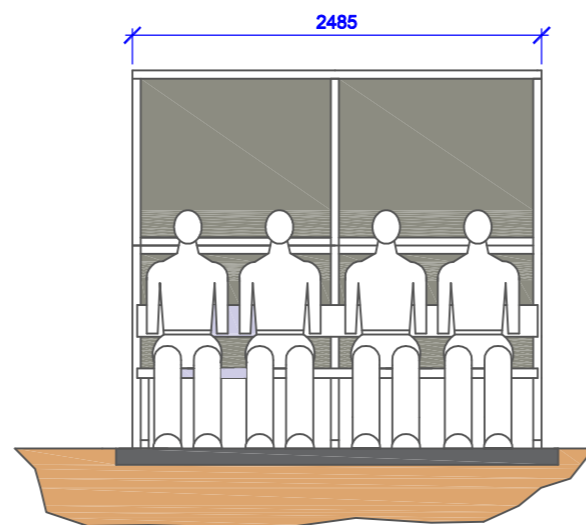

CONCRETE SLAB 6250 X 1225 X 100 MM

CONCRETE SLAB 5050 X 1225 X 100 MM

CONCRETE SLAB 3850 X 1225 X 100 MM

CONCRETE SLAB 2650 X 1225 X 100 MM

CONCRETE SLAB 2650 X 1225 X 100 MM

10 PERSON SHELTER
 SIZE 6100L X 1450W X 2250H
 CONCRETE SLAB 6250 X 1225 X 100 MM

8 PERSON SHELTER
 SIZE 4950L X 1450W X 2250H
 CONCRETE SLAB 5050 X 1225 X 100 MM

6 PERSON SHELTER
 SIZE 3720L X 1450W X 2250H
 CONCRETE SLAB 3850 X 1225 X 100 MM

4 PERSON SHELTER
 SIZE 2490L X 1450W X 2250H
 CONCRETE SLAB 2650 X 1225 X 100 MM