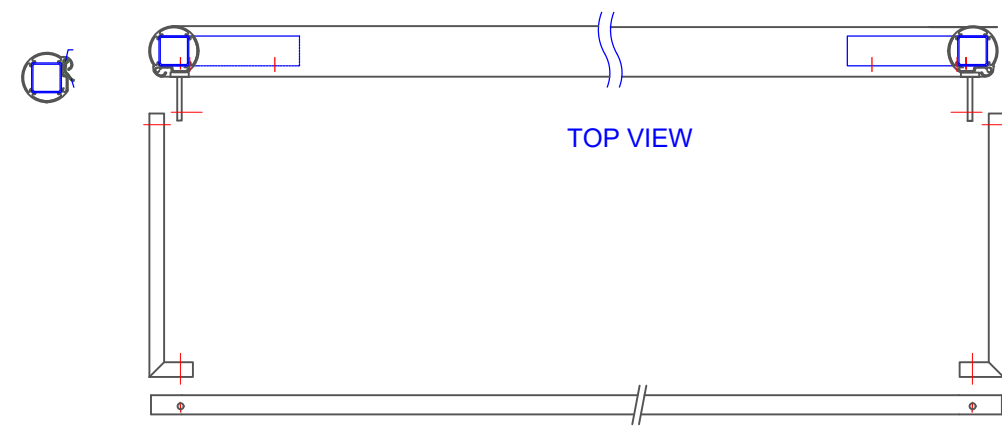

COMPONENTS
ONE PAIR of GOALS

QTY	ITEM
2	CROSS BAR
2	LEFT UPRIGHT WITH SPIGOT
2	RIGHT UPRIGHT WITH SPIGOT
2	REAR GROUND BAR
4	SIDE GROUND BAR
2	CROSS BAR ELBOW - LEFT
2	CROSS BAR ELBOW - RIGHT
2	NET SUPPORT ARM - LEFT
2	NET SUPPORT ARM - RIGHT
2	8 MM PVC TUBE 5100 MM LONG
4	8 MM PVC TUBE 1820 MM LONG
4	GROUND NET SUPPORT BAR BRACKET
20	M10 X 50 MM S/S HEX HEAD BOLT, WASHER & S/WASHER
8	M8 X 50 MM S/S HEX HEAD BOLT, WASHER & NYLOC NUT
2	NET 5.0 X 2.0 X 1.0 X 1.5 M
4	GROUND SLEEVE AND CAP
1	Each Packing, Assembly & Installation sheet

ASSEMBLY INSTRUCTIONS

1. Lay the crossbar and two elbows on the ground, with the cavity facing upwards.
2. Insert the elbows into either side of cross bar and secure them with M10 x 50mm s/s hex head bolts, washers and spring washers.
3. Lay the uprights with spigot in line with the elbows with cavity facing upwards and secure them with M10 x 50 mm s/s hex head bolts, washers and spring washers.
4. Place the ground net bar brackets over the holes in the uprights and insert the M10 x 50mm s/s hex head bolts, washers and spring washers.
5. Place the net support arm over the holes in the elbows and insert the M10 x 50mm s/s hex head bolts, washers and spring washers.
6. Attach the net to the cross bar and uprights while they are lying on the ground by inserting the net edge into the profile then pressing the PVC tube under the track curve.
7. Stand the goal upright and place it into the ground sleeves.
8. Assemble the two side ground net bar and back ground net bar and secure them with M10 x 50 s/s hex head mm bolts and Nyloc nuts
9. Attach the side ground bars to the net bar brackets with M8 x 60mm s/s hex head bolts, washers and Nyloc nuts.
10. Tie the net cord to the net rail pins to reduce sag in the net.