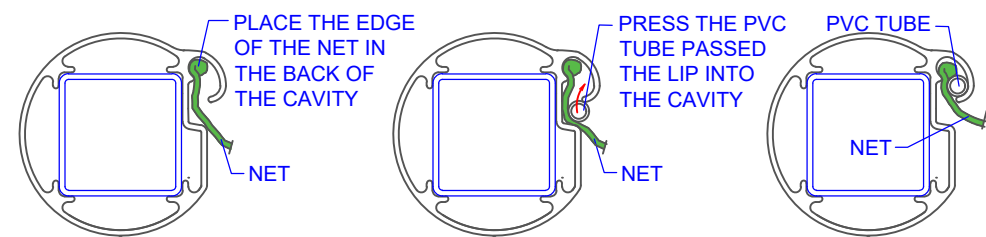

COMPONENTS
ONE PAIR of GOALS

QTY	ITEM
2	CROSS BAR
2	LEFT UPRIGHT WITH SPIGOT
2	RIGHT UPRIGHT WITH SPIGOT
2	REAR GROUND BAR
4	SIDE GROUND BAR
2	CROSS BAR ELBOW - LEFT
2	CROSS BAR ELBOW - RIGHT
2	NET SUPPORT ARM - LEFT
2	NET SUPPORT ARM - RIGHT
2	8 MM PVC TUBE 5100 MM LONG
4	8 MM PVC TUBE 1820 MM LONG
4	GROUND NET SUPPORT BAR BRACKET
20	M10 X 50 MM S/S HEX HEAD BOLT, WASHER & S/WASHER
8	M8 X 50 MM S/S HEX HEAD BOLT, WASHER & NYLOC NUT
2	NET 5.0 X 2.0 X 1.0 X 1.5 M
4	GROUND SLEEVE AND CAP
1	Each Packing, Assembly & Installation sheet

ASSEMBLY INSTRUCTIONS

1. Lay the crossbar and two elbows on the ground, with the cavity facing upwards.
2. Insert the elbows into either side of cross bar and secure them with M10 x 50mm s/s hex head bolts, washers and spring washers.
3. Lay the uprights with spigot in line with the elbows with cavity facing upwards and secure them with M10 x 50 mm s/s hex head bolts, washers and spring washers.
4. Place the ground net bar brackets over the holes in the uprights and insert the M10 x 50mm s/s hex head bolts, washers and spring washers.
5. Place the net support arm over the holes in the elbows and insert the M10 x 50mm s/s hex head bolts, washers and spring washers.
6. Attach the net to the cross bar and uprights while they are lying on the ground by inserting the net edge into the profile then pressing the PVC tube under the track curve.
7. Stand the goal upright and place it into the ground sleeves.
8. Assemble the two side ground net bar and back ground net bar and secure them with M10 x 50 s/s hex head mm bolts and Nyloc nuts
9. Attach the side ground bars to the net bar brackets with M8 x 60mm s/s hex head bolts, washers and Nyloc nuts.
10. Tie the net cord to the net rail pins to reduce sag in the net.