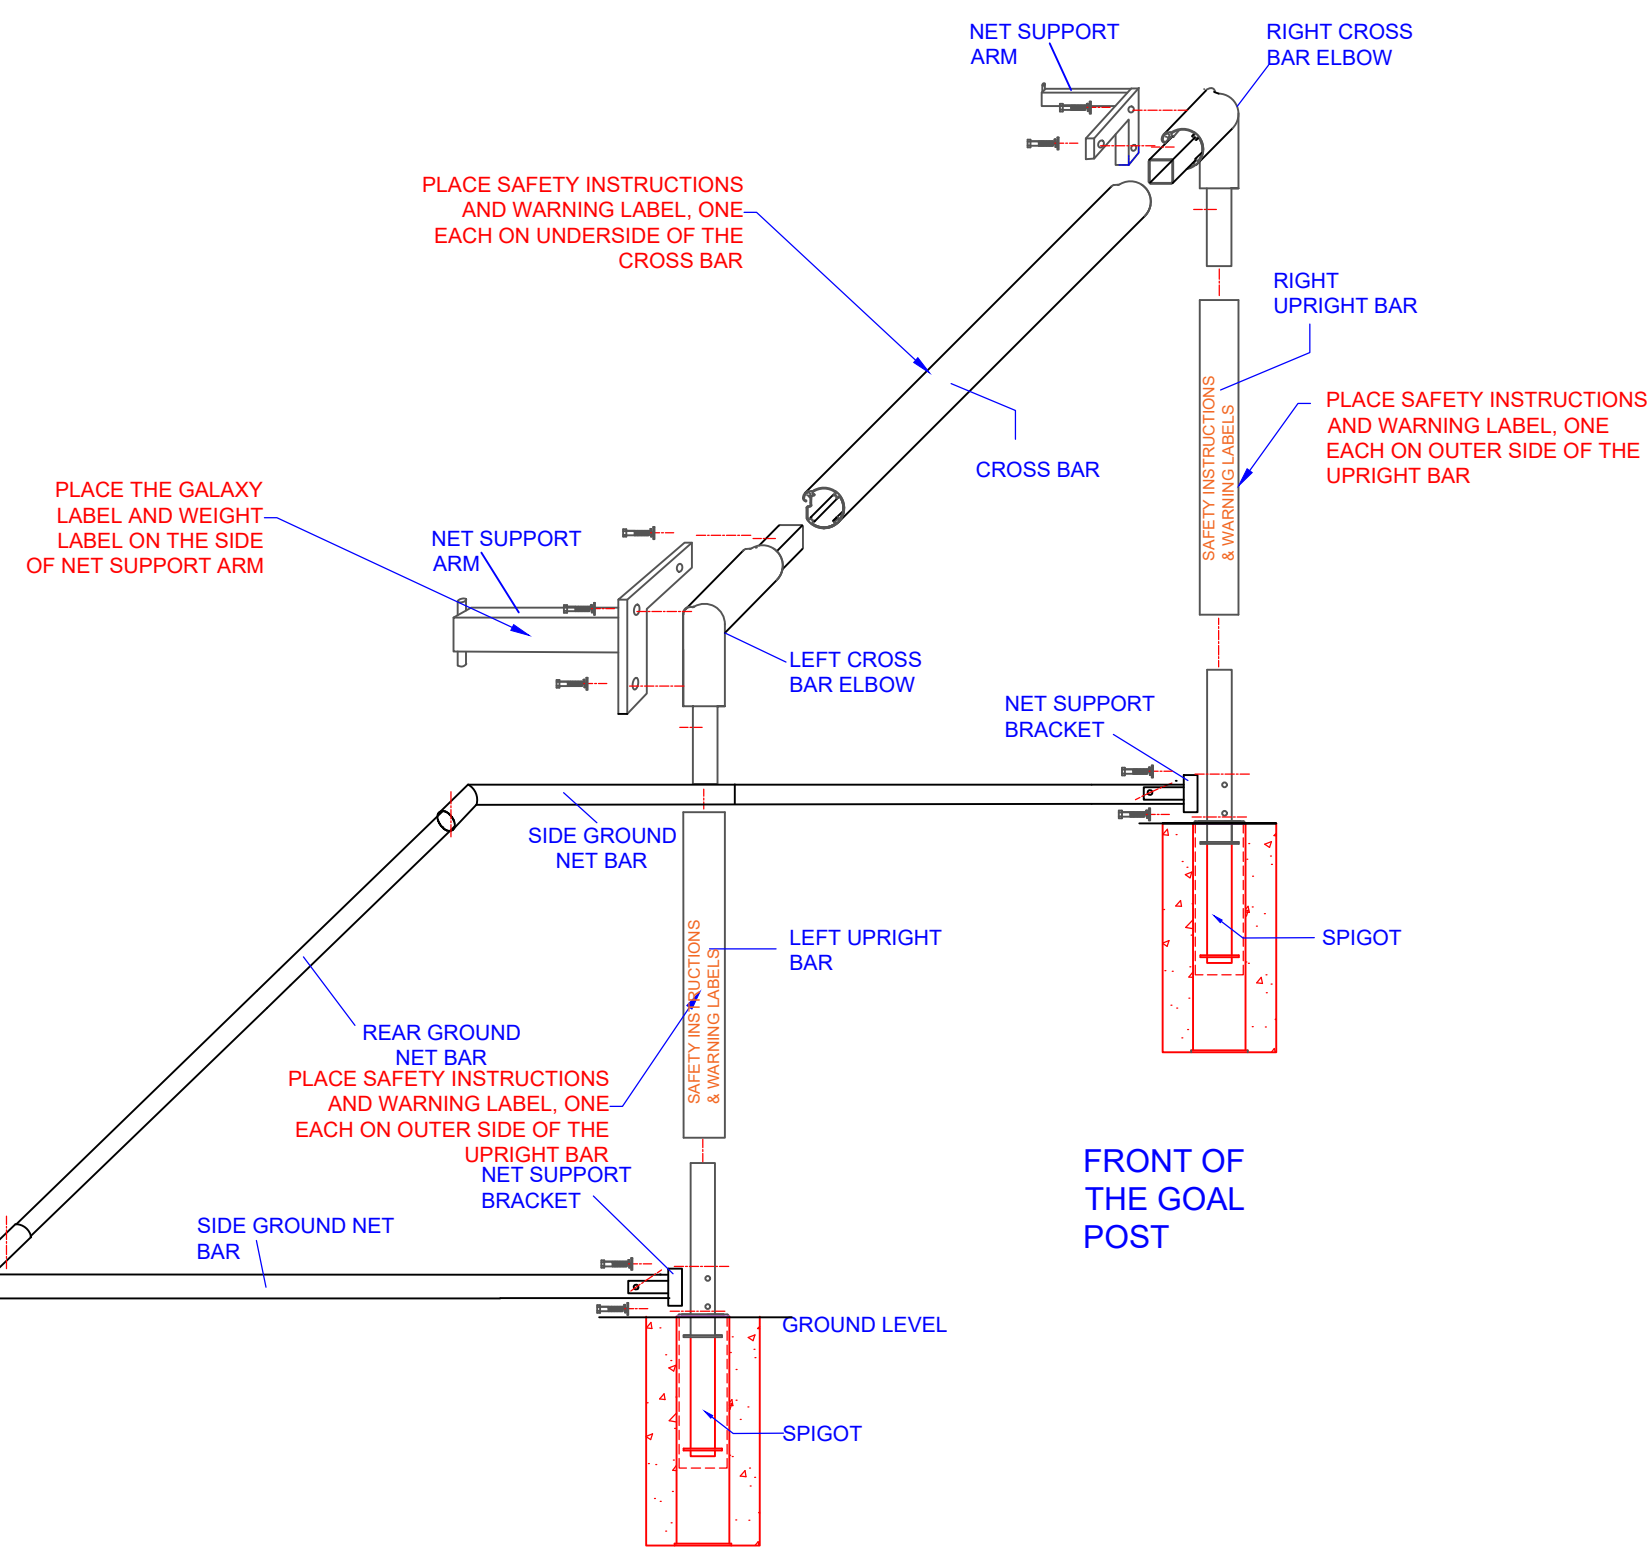

COMPONENTS
ONE PAIR of GOALS

QTY	ITEM
2	CROSS BAR
2	LEFT UPRIGHT WITH SPIGOT
2	RIGHT UPRIGHT WITH SPIGOT
2	REAR GROUND BAR
4	SIDE GROUND BAR
2	CROSS BAR ELBOW - LEFT
2	CROSS BAR ELBOW - RIGHT
2	NET SUPPORT ARM - LEFT
2	NET SUPPORT ARM - RIGHT
2	8 MM PVC TUBE 5100 MM LONG
4	8 MM PVC TUBE 1820 MM LONG
4	GROUND NET SUPPORT BAR BRACKET
20	M10 X 50 MM S/S HEX HEAD BOLT, WASHER & S/WASHER
8	M8 X 50 MM S/S HEX HEAD BOLT, WASHER & NYLOC NUT
2	NET 5.0 X 2.0 X 1.0 X 1.5 M
4	GROUND SLEEVE AND CAP
1	Each Packing, Assembly & Installation sheet

ASSEMBLY INSTRUCTIONS

1. Lay the crossbar and two elbows on the ground, with the cavity facing upwards.
2. Insert the elbows into either side of cross bar and secure them with M10 x 50mm s/s hex head bolts, washers and spring washers.
3. Lay the uprights with spigot in line with the elbows with cavity facing upwards and secure them with M10 x 50 mm s/s hex head bolts, washers and spring washers.
4. Place the ground net bar brackets over the holes in the uprights and insert the M10 x 50mm s/s hex head bolts, washers and spring washers.
5. Place the net support arm over the holes in the elbows and insert the M10 x 50mm s/s hex head bolts, washers and spring washers.
6. Attach the net to the cross bar and uprights while they are lying on the ground by inserting the net edge into the profile then pressing the PVC tube under the track curve.
7. Stand the goal upright and place it into the ground sleeves.
8. Assemble the two side ground net bar and back ground net bar and secure them with M10 x 50 s/s hex head mm bolts and Nyloc nuts
9. Attach the side ground bars to the net bar brackets with M8 x 60mm s/s hex head bolts, washers and Nyloc nuts.
10. Tie the net cord to the net rail pins to reduce sag in the net.