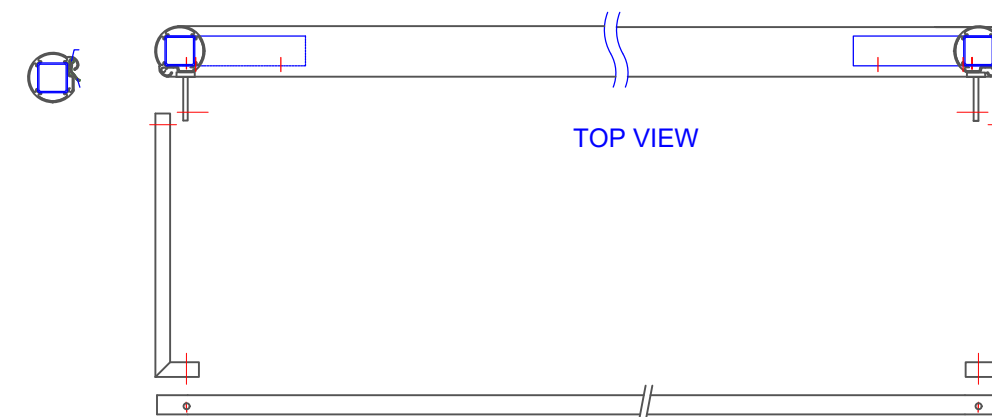

## COMPONENTS ONE PAIR of GOALS

QTY	ITEM
2	CROSS BAR
2	LEFT UPRIGHT WITH SPIGOT
2	RIGHT UPRIGHT WITH SPIGOT
2	REAR GROUND BAR
4	SIDE GROUND BAR
2	CROSS BAR ELBOW - LEFT
2	CROSS BAR ELBOW - RIGHT
2	NET SUPPORT ARM - LEFT
2	NET SUPPORT ARM - RIGHT
2	8 MM PVC TUBE 5950 MM LONG
4	8 MM PVC TUBE 1820 MM LONG
4	GROUND NET SUPPORT BAR BRACKET
20	M10 X 50 MM S/S HEX HEAD BOLT, WASHER & S/WASHER
8	M8 X 50 MM S/S HEX HEAD BOLT, WASHER & NYLOC NUT
2	NET 5.0 X 2.0 X 0.8 X 1.5 M
4	GROUND SLEEVE AND CAP
1	Each Packing, Assembly & Installation sheet

## ASSEMBLY INSTRUCTIONS

1. Lay the crossbar and two elbows on the ground, with the cavity facing upwards.
2. Insert the elbows into either side of cross bar and secure them with M10 x 50mm s/s hex head bolts, washers and spring washers.
3. Lay the uprights with spigot in line with the elbows with cavity facing upwards and secure them with M10 x 50 mm s/s hex head bolts, washers and spring washers.
4. Place the ground net bar brackets over the holes in the uprights and insert the M10 x 50mm s/s hex head bolts, washers and spring washers.
5. Place the net support arm over the holes in the elbows and insert the M10 x 50mm s/s hex head bolts, washers and spring washers.
6. Attach the net to the cross bar and uprights while they are lying on the ground by inserting the net edge into the profile then pressing the PVC tube under the track curve.
7. Stand the goal upright and place it into the ground sleeves.
8. Assemble the two side ground net bar and back ground net bar and secure them with M10 x 50 s/s hex head mm bolts and Nyloc nuts
9. Attach the side ground bars to the net bar brackets with M8 x 60mm s/s hex head bolts, washers and Nyloc nuts.
10. Tie the net cord to the net rail pins to reduce sag in the net.