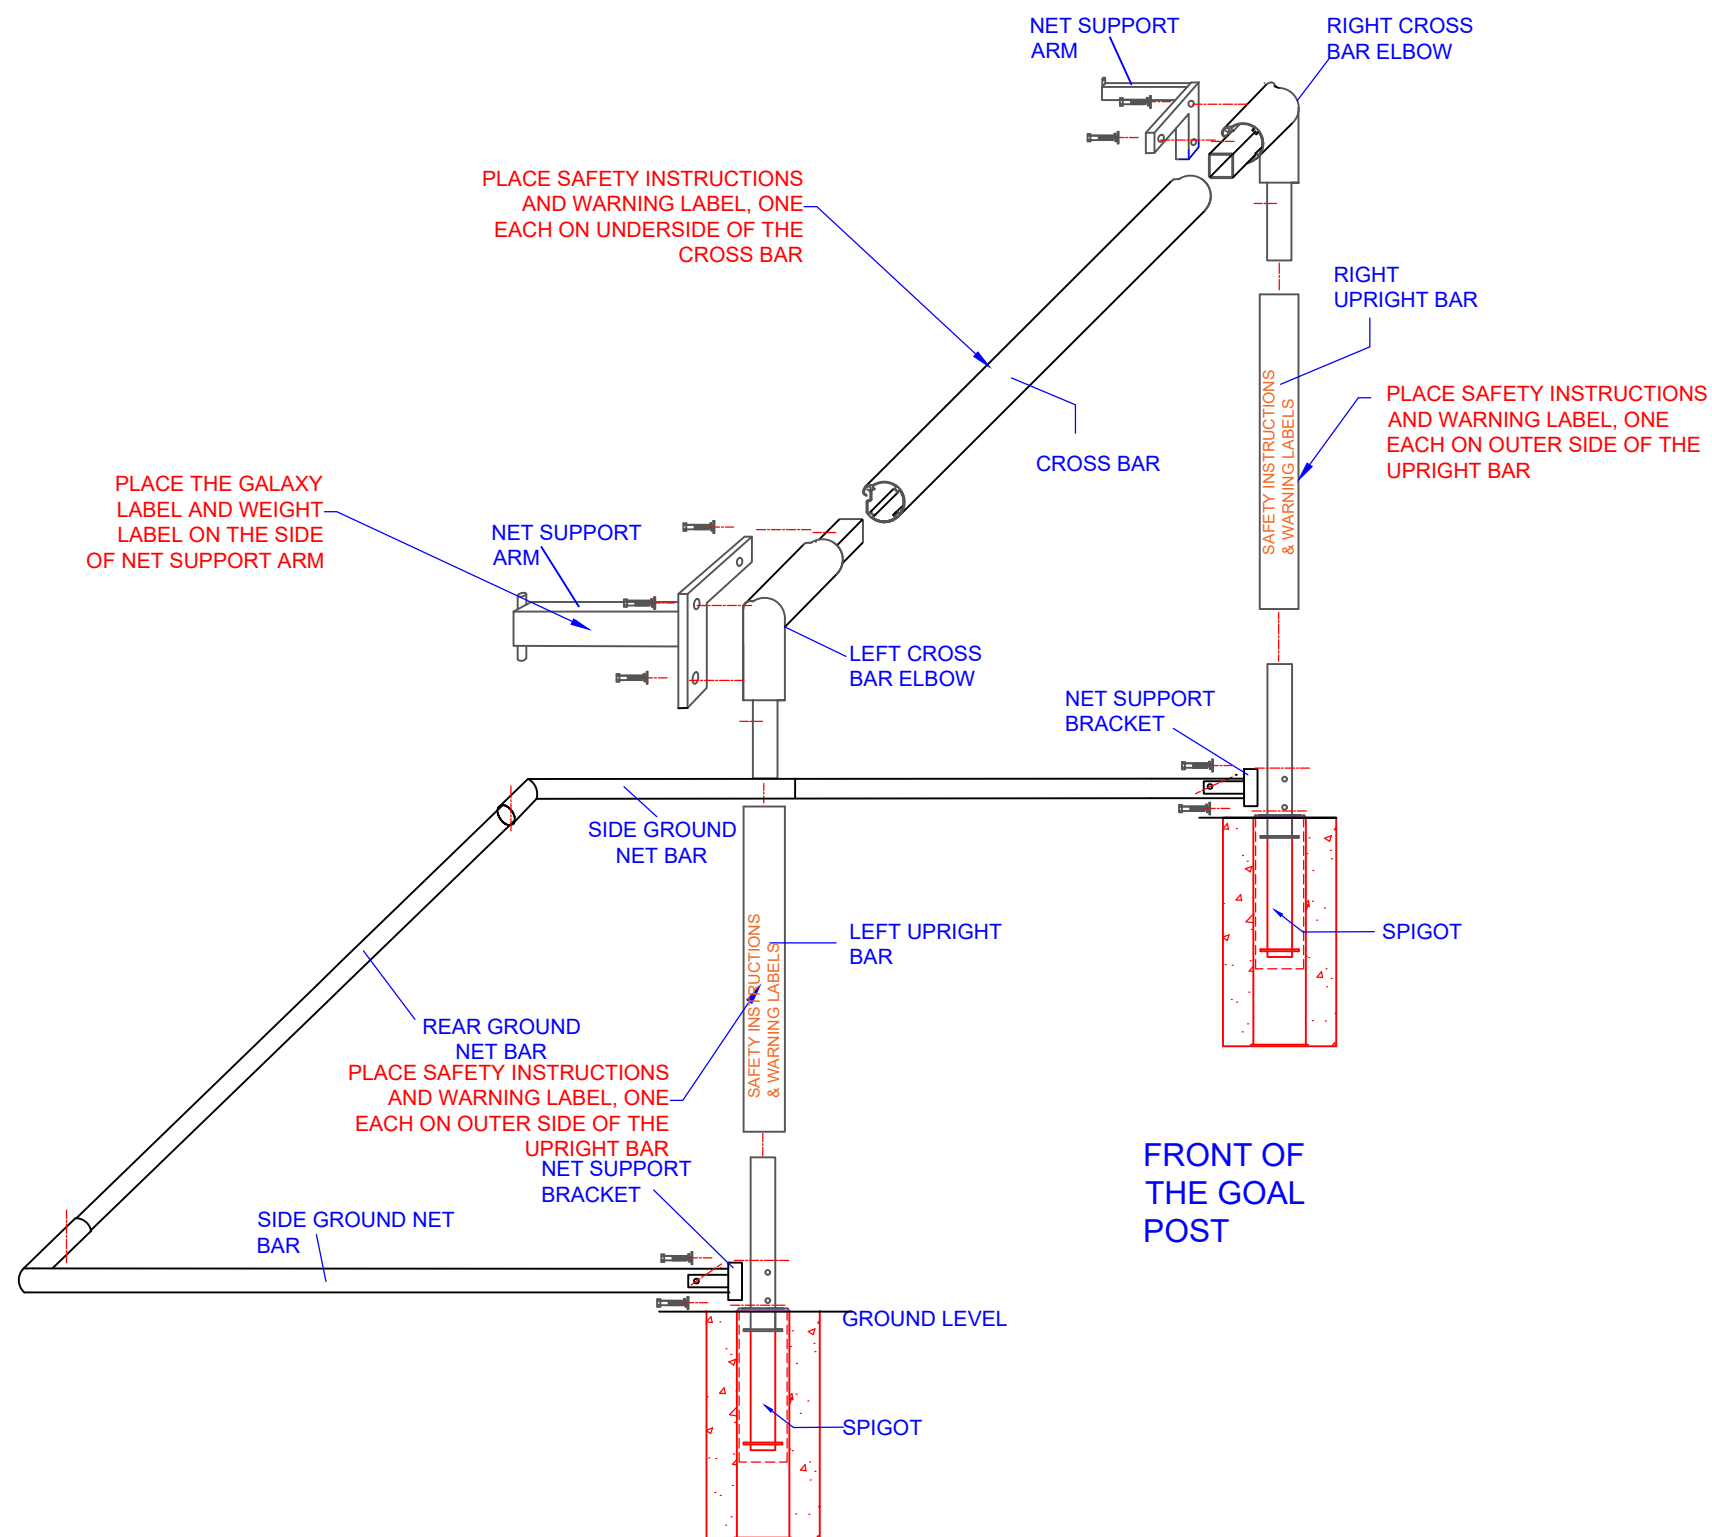

## COMPONENTS ONE PAIR of GOALS

QTY	ITEM
2	CROSS BAR
2	LEFT UPRIGHT WITH SPIGOT
2	RIGHT UPRIGHT WITH SPIGOT
2	REAR GROUND BAR
4	SIDE GROUND BAR
2	CROSS BAR ELBOW - LEFT
2	CROSS BAR ELBOW - RIGHT
2	NET SUPPORT ARM - LEFT
2	NET SUPPORT ARM - RIGHT
2	8 MM PVC TUBE 5950 MM LONG
4	8 MM PVC TUBE 1820 MM LONG
4	GROUND NET SUPPORT BAR BRACKET
20	M10 X 50 MM S/S HEX HEAD BOLT, WASHER & S/WASHER
8	M8 X 50 MM S/S HEX HEAD BOLT, WASHER & NYLOC NUT
2	NET 5.0 X 2.0 X 0.8 X 1.5 M
4	GROUND SLEEVE AND CAP
1	Each Packing, Assembly & Installation sheet

## ASSEMBLY INSTRUCTIONS

1. Lay the crossbar and two elbows on the ground, with the cavity facing upwards.
2. Insert the elbows into either side of cross bar and secure them with M10 x 50mm s/s hex head bolts, washers and spring washers.
3. Lay the uprights with spigot in line with the elbows with cavity facing upwards and secure them with M10 x 50 mm s/s hex head bolts, washers and spring washers.
4. Place the ground net bar brackets over the holes in the uprights and insert the M10 x 50mm s/s hex head bolts, washers and spring washers.
5. Place the net support arm over the holes in the elbows and insert the M10 x 50mm s/s hex head bolts, washers and spring washers.
6. Attach the net to the cross bar and uprights while they are lying on the ground by inserting the net edge into the profile then pressing the PVC tube under the track curve.
7. Stand the goal upright and place it into the ground sleeves.
8. Assemble the two side ground net bar and back ground net bar and secure them with M10 x 50 s/s hex head mm bolts and Nyloc nuts
9. Attach the side ground bars to the net bar brackets with M8 x 60mm s/s hex head bolts, washers and Nyloc nuts.
10. Tie the net cord to the net rail pins to reduce sag in the net.