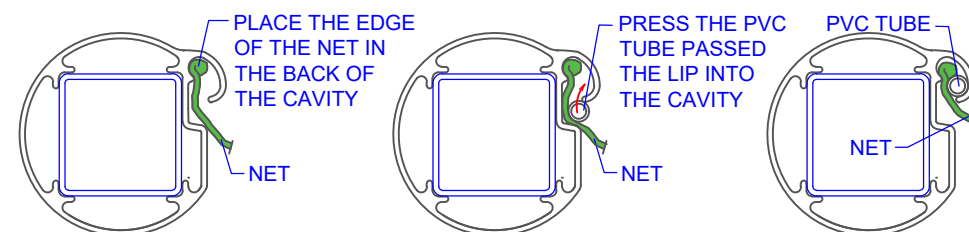

## COMPONENTS ONE PAIR of GOALS

QTY	ITEM
2	CROSS BAR
2	LEFT UPRIGHT WITH SPIGOT
2	RIGHT UPRIGHT WITH SPIGOT
2	REAR GROUND BAR
4	SIDE GROUND BAR
2	CROSS BAR ELBOW - LEFT
2	CROSS BAR ELBOW - RIGHT
2	NET SUPPORT ARM - LEFT
2	NET SUPPORT ARM - RIGHT
2	8 MM PVC TUBE 5950 MM LONG
4	8 MM PVC TUBE 1820 MM LONG
4	GROUND NET SUPPORT BAR BRACKET
20	M10 X 50 MM S/S HEX HEAD BOLT, WASHER & S/WASHER
8	M8 X 50 MM S/S HEX HEAD BOLT, WASHER & NYLOC NUT
2	NET 5.0 X 2.0 X 0.8 X 1.5 M
4	GROUND SLEEVE AND CAP
1	Each Packing, Assembly & Installation sheet

## ASSEMBLY INSTRUCTIONS

1. Lay the crossbar and two elbows on the ground, with the cavity facing upwards.
2. Insert the elbows into either side of cross bar and secure them with M10 x 50mm s/s hex head bolts, washers and spring washers.
3. Lay the uprights with spigot in line with the elbows with cavity facing upwards and secure them with M10 x 50 mm s/s hex head bolts, washers and spring washers.
4. Place the ground net bar brackets over the holes in the uprights and insert the M10 x 50mm s/s hex head bolts, washers and spring washers.
5. Place the net support arm over the holes in the elbows and insert the M10 x 50mm s/s hex head bolts, washers and spring washers.
6. Attach the net to the cross bar and uprights while they are lying on the ground by inserting the net edge into the profile then pressing the PVC tube under the track curve.
7. Stand the goal upright and place it into the ground sleeves.
8. Assemble the two side ground net bar and back ground net bar and secure them with M10 x 50 s/s hex head mm bolts and Nyloc nuts
9. Attach the side ground bars to the net bar brackets with M8 x 60mm s/s hex head bolts, washers and Nyloc nuts.
10. Tie the net cord to the net rail pins to reduce sag in the net.