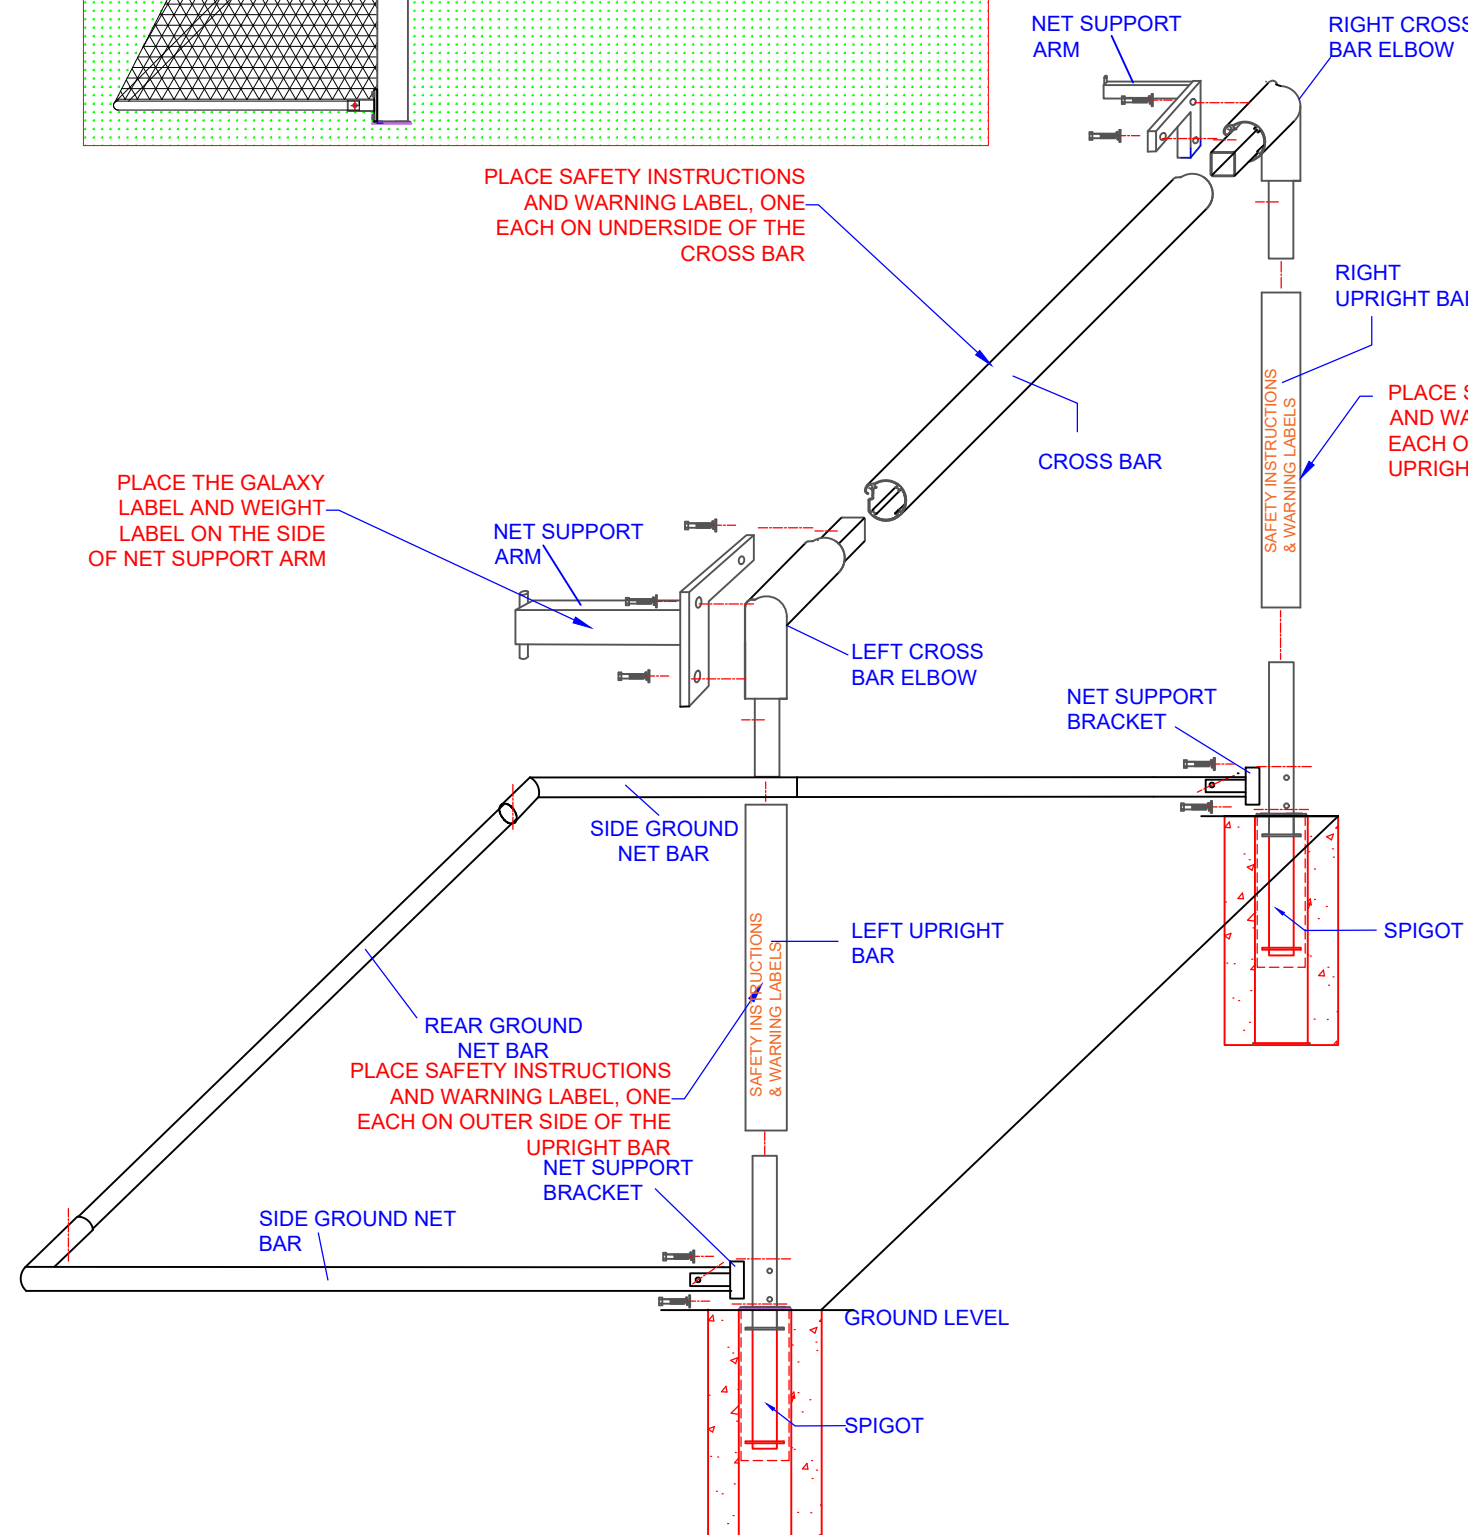

COMPONENTS
ONE PAIR of GOALS

QTY	ITEM
2	CROSS BAR
2	LEFT UPRIGHT WITH SPIGOT
2	RIGHT UPRIGHT WITH SPIGOT
2	REAR GROUND BAR
4	SIDE GROUND BAR
2	CROSS BAR ELBOW - LEFT
2	CROSS BAR ELBOW - RIGHT
2	NET SUPPORT BAR - LEFT
2	NET SUPPORT BAR - RIGHT
2	8 MM PVC TUBE 3100 MM LONG
4	8 MM PVC TUBE 2050 MM LONG
4	GROUND NET SUPPORT BAR BRACKET
24	M10 X 50 MM S/S HEX HEAD BOLT, WASHER & S/WASHER
12	M8 X 50 MM S/S HEX HEAD BOLT, WASHER & NYLOC NUT
2	NET 7.4 X 2.5 X 1.0 X 2.0 M
4	GROUND SLEEVE AND CAP
1	Each Packing, Assembly & Installation sheet

ASSEMBLY INSTRUCTIONS

1. Lay the crossbar and two elbows on the ground, with the cavity facing upwards.
2. Insert the elbows into either side of cross bar and secure them with M10 x 50 mm button head bolts, washers and spring washers.
3. Lay the uprights with spigot in line with the elbows with cavity facing upwards and secure them with M10 x 50 mm button head bolts, washers and spring washers.
4. Place the net bar brackets over the holes in the uprights and insert the M10 x 50mm button head bolts, washers and spring washers.
5. Place the net support bar over the holes in the elbows and insert the M10 x 50mm button head bolts, washers and spring washers.
6. Attach the net to the cross bar and uprights while they are lying on the ground by inserting the net edge into the profile then pressing the PVC tube under the track curve.
7. Stand the goal upright and place it into the ground sleeves.
8. Assemble the two side ground net bar and back ground net bar and secure them with M10 x 50 button head mm bolts and Nyloc nuts
9. Attach the side ground bars to the net bar brackets with M8 x 60mm button head bolts, washers and Nyloc nuts.
10. Tie the net cord to the net rail pins to reduce sag in the net.