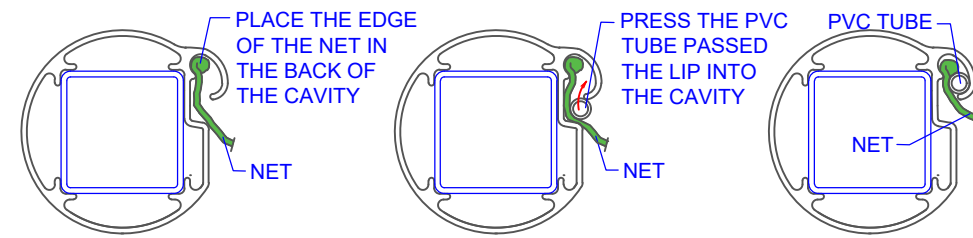

COMPONENTS
ONE PAIR of GOALS

QTY	ITEM
2	CROSS BAR
2	LEFT UPRIGHT WITH SPIGOT
2	RIGHT UPRIGHT WITH SPIGOT
2	REAR GROUND BAR
4	SIDE GROUND BAR
2	CROSS BAR ELBOW - LEFT
2	CROSS BAR ELBOW - RIGHT
2	NET SUPPORT BAR - LEFT
2	NET SUPPORT BAR - RIGHT
2	8 MM PVC TUBE 3100 MM LONG
4	8 MM PVC TUBE 2050 MM LONG
4	GROUND NET SUPPORT BAR BRACKET
24	M10 X 50 MM S/S HEX HEAD BOLT, WASHER & S/WASHER
12	M8 X 50 MM S/S HEX HEAD BOLT, WASHER & NYLOC NUT
2	NET 7.4 X 2.5 X 1.0 X 2.0 M
4	GROUND SLEEVE AND CAP
1	Each Packing, Assembly & Installation sheet

ASSEMBLY INSTRUCTIONS

1. Lay the crossbar and two elbows on the ground, with the cavity facing upwards.
2. Insert the elbows into either side of cross bar and secure them with M10 x 50 mm button head bolts, washers and spring washers.
3. Lay the uprights with spigot in line with the elbows with cavity facing upwards and secure them with M10 x 50 mm button head bolts, washers and spring washers.
4. Place the net bar brackets over the holes in the uprights and insert the M10 x 50mm button head bolts, washers and spring washers.
5. Place the net support bar over the holes in the elbows and insert the M10 x 50mm button head bolts, washers and spring washers.
6. Attach the net to the cross bar and uprights while they are lying on the ground by inserting the net edge into the profile then pressing the PVC tube under the track curve.
7. Stand the goal upright and place it into the ground sleeves.
8. Assemble the two side ground net bar and back ground net bar and secure them with M10 x 50 button head mm bolts and Nyloc nuts
9. Attach the side ground bars to the net bar brackets with M8 x 60mm button head bolts, washers and Nyloc nuts.
10. Tie the net cord to the net rail pins to reduce sag in the net.