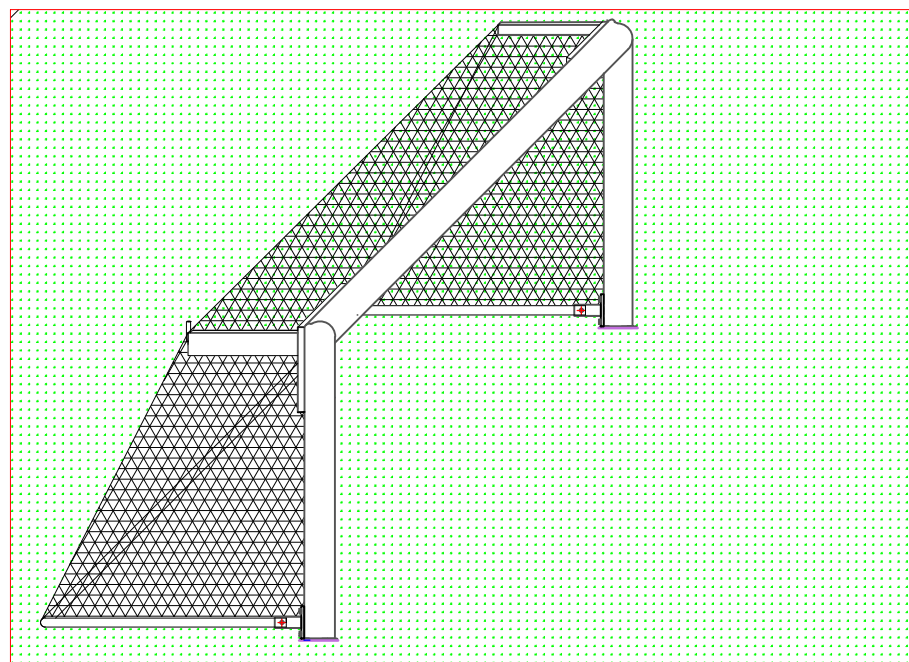

COMPONENTS
ONE PAIR of GOALS

QTY	ITEM
2	CROSS BAR
2	LEFT UPRIGHT WITH SPIGOT
2	RIGHT UPRIGHT WITH SPIGOT
2	REAR GROUND BAR
4	SIDE GROUND BAR
2	CROSS BAR ELBOW - LEFT
2	CROSS BAR ELBOW - RIGHT
2	NET SUPPORT BAR - LEFT
2	NET SUPPORT BAR - RIGHT
2	8 MM PVC TUBE 3100 MM LONG
4	8 MM PVC TUBE 2050 MM LONG
4	GROUND NET SUPPORT BAR BRACKET
24	M10 X 50 MM S/S HEX HEAD BOLT, WASHER & S/WASHER
12	M8 X 50 MM S/S HEX HEAD BOLT, WASHER & NYLOC NUT
2	NET 7.4 X 2.5 X 1.0 X 2.0 M
4	GROUND SLEEVE AND CAP
1	Each Packing, Assembly & Installation sheet

ASSEMBLY INSTRUCTIONS

1. Lay the crossbar and two elbows on the ground, with the cavity facing upwards.
2. Insert the elbows into either side of cross bar and secure them with M10 x 50 mm button head bolts, washers and spring washers.
3. Lay the uprights with spigot in line with the elbows with cavity facing upwards and secure them with M10 x 50 mm button head bolts, washers and spring washers.
4. Place the net bar brackets over the holes in the uprights and insert the M10 x 50mm button head bolts, washers and spring washers.
5. Place the net support bar over the holes in the elbows and insert the M10 x 50mm button head bolts, washers and spring washers.
6. Attach the net to the cross bar and uprights while they are lying on the ground by inserting the net edge into the profile then pressing the PVC tube under the track curve.
7. Stand the goal upright and place it into the ground sleeves.
8. Assemble the two side ground net bar and back ground net bar and secure them with M10 x 50 button head mm bolts and Nyloc nuts
9. Attach the side ground bars to the net bar brackets with M8 x 60mm button head bolts, washers and Nyloc nuts.
10. Tie the net cord to the net rail pins to reduce sag in the net.