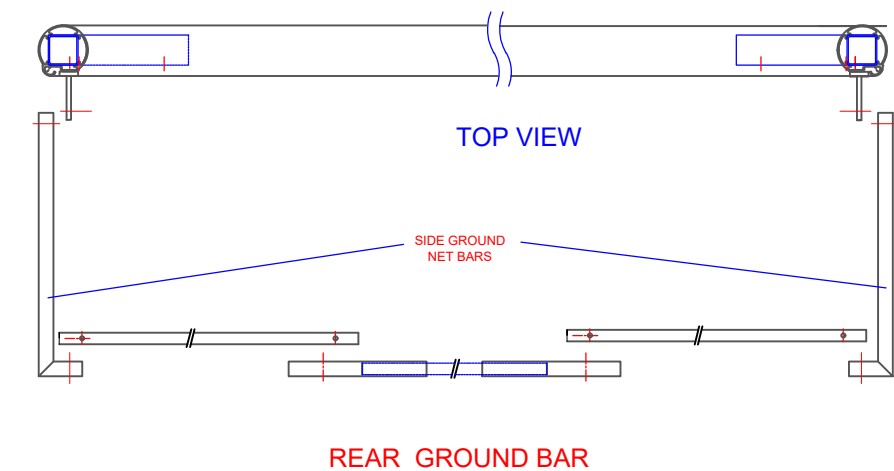

COMPONENTS
ONE PAIR of GOALS

QTY	ITEM
2	CROSS BAR
2	LEFT UPRIGHT WITH SPIGOT
2	RIGHT UPRIGHT WITH SPIGOT
2	REAR GROUND BAR
4	SIDE GROUND BAR
2	CROSS BAR ELBOW - LEFT
2	CROSS BAR ELBOW - RIGHT
2	NET SUPPORT BAR - LEFT
2	NET SUPPORT BAR - RIGHT
2	8 MM PVC TUBE 3100 MM LONG
4	8 MM PVC TUBE 2050 MM LONG
4	GROUND NET SUPPORT BAR BRACKET
24	M10 X 50 MM S/S HEX HEAD BOLT, WASHER & S/WASHER
12	M8 X 50 MM S/S HEX HEAD BOLT, WASHER & NYLOC NUT
2	NET 7.4 X 2.5 X 1.0 X 2.0 M
4	GROUND SLEEVE AND CAP
1	Each Packing, Assembly & Installation sheet

ASSEMBLY INSTRUCTIONS

1. Lay the crossbar and two elbows on the ground, with the cavity facing upwards.
2. Insert the elbows into either side of cross bar and secure them with M10 x 50 mm button head bolts, washers and spring washers.
3. Lay the uprights with spigot in line with the elbows with cavity facing upwards and secure them with M10 x 50 mm button head bolts, washers and spring washers.
4. Place the net bar brackets over the holes in the uprights and insert the M10 x 50mm button head bolts, washers and spring washers.
5. Place the net support bar over the holes in the elbows and insert the M10 x 50mm button head bolts, washers and spring washers.
6. Attach the net to the cross bar and uprights while they are lying on the ground by inserting the net edge into the profile then pressing the PVC tube under the track curve.
7. Stand the goal upright and place it into the ground sleeves.
8. Assemble the two side ground net bar and back ground net bar and secure them with M10 x 50 button head mm bolts and Nyloc nuts
9. Attach the side ground bars to the net bar brackets with M8 x 60mm button head bolts, washers and Nyloc nuts.
10. Tie the net cord to the net rail pins to reduce sag in the net.