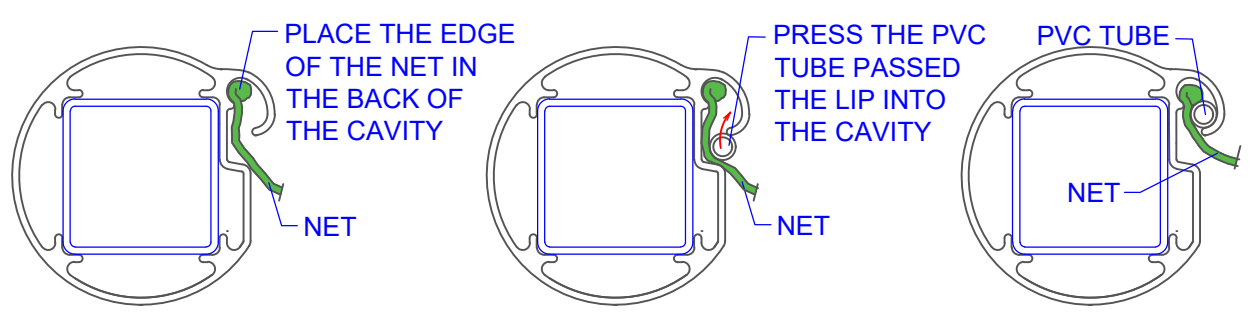

COMPONENTS for ONE PAIR	
QTY	ITEM
2	CROSS BAR
2	LEFT UPRIGHT WITH SPIGOT
2	RIGHT UPRIGHT WITH SPIGOT
2	RIGHT CROSS BAR ELBOW
2	LEFT CROSS BAR ELBOW
2	POST SPIGOT - LEFT
2	POST SPIGOT - RIGHT
4	GROUND NET BAR - SIDE
2	GROUND NET BAR - REAR 'A'
2	GROUND NET BAR - REAR 'B'
4	NET BAR BRACKET
4	POST SLEEVE 100 MM (EP75) & CAP(EL75)
4	POST SLEEVE 65 MM (EP60) & CAP (EL60)
4	NET SUPPORT POST, SHACKLE, PULLEY
BOLT KIT	
16	M10 X 50 MM S/S BOLT, WASHER & SWASHER
12	M8 X 50 MM S/S BOLT, WASHER & NYLOC NUT
NET KIT	
2	NET 7.5 X 2.5 X 2.0 X 2.0 M
4	ROPE 8 MM X 2.5 M POLYESTER BLACK
2	8 MM PVC TUBE 7400 MM LONG
4	8 MM PVC TUBE 2450 MM LONG

**PROCESS TO INSERT THE NET IN THE PROFILE**

TITLE: GALAXY 72s  
STADIUM SOCCER GOALS

DRAWING NUMBER:  
Assembly & Installation Instructions 1 of 2

DATE:

Oz Ring Pty Ltd  
Trading as:  
**Play Hard Sports Equipment**  
ABN 79 066 094 559  
24 Ern Harley Drive  
Burleigh Heads Qld 4220  
Phone: (07) 5593 4494  
Fax: (07) 5593 4338  
Website: [www.playhardsports.com.au](http://www.playhardsports.com.au)  
Email: [email@playhardsports.com.au](mailto:email@playhardsports.com.au)