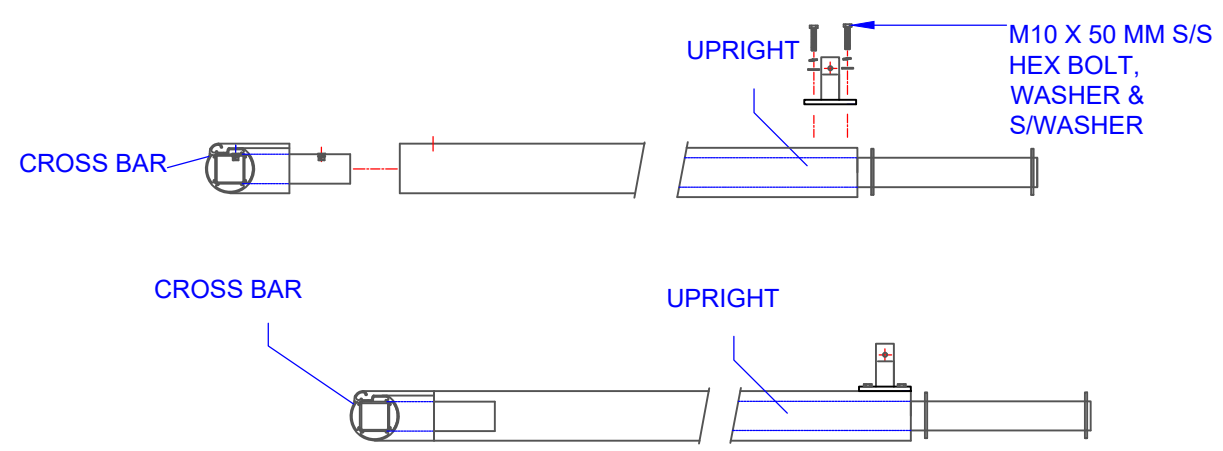

COMPONENTS for ONE PAIR	
QTY	ITEM
2	CROSS BAR
2	LEFT UPRIGHT WITH SPIGOT
2	RIGHT UPRIGHT WITH SPIGOT
2	RIGHT CROSS BAR ELBOW
2	LEFT CROSS BAR ELBOW
2	POST SPIGOT - LEFT
2	POST SPIGOT - RIGHT
4	GROUND NET BAR - SIDE
2	GROUND NET BAR - REAR 'A'
2	GROUND NET BAR - REAR 'B'
4	NET BAR BRACKET
4	POST SLEEVE 100 MM (EP75) & CAP(EL75)
4	POST SLEEVE 65 MM (EP60) & CAP (EL60)
4	NET SUPPORT POST, SHACKLE, PULLEY
BOLT KIT	
16	M10 X 50 MM S/S BOLT, WASHER & SWASHER
12	M8 X 50 MM S/S BOLT, WASHER & NYLOC NUT
NET KIT	
2	NET 7.5 X 2.5 X 2.0 X 2.0 M
4	ROPE 8 MM X 2.5 M POLYESTER BLACK
2	8 MM PVC TUBE 7400 MM LONG
4	8 MM PVC TUBE 2450 MM LONG

**PROCESS TO INSERT THE NET IN THE PROFILE**

TITLE: GALAXY 72s  
STADIUM SOCCER GOALS

DRAWING NUMBER:  
Assembly & Installation Instructions 1 of 2

DATE:

Oz Ring Pty Ltd  
Trading as:  
**Play Hard Sports Equipment**  
ABN 79 066 094 559  
24 Ern Harley Drive  
Burleigh Heads Qld 4220  
Phone: (07) 5593 4494  
Fax: (07) 5593 4338  
Website: [www.playhardsports.com.au](http://www.playhardsports.com.au)  
Email: [email@playhardsports.com.au](mailto:email@playhardsports.com.au)