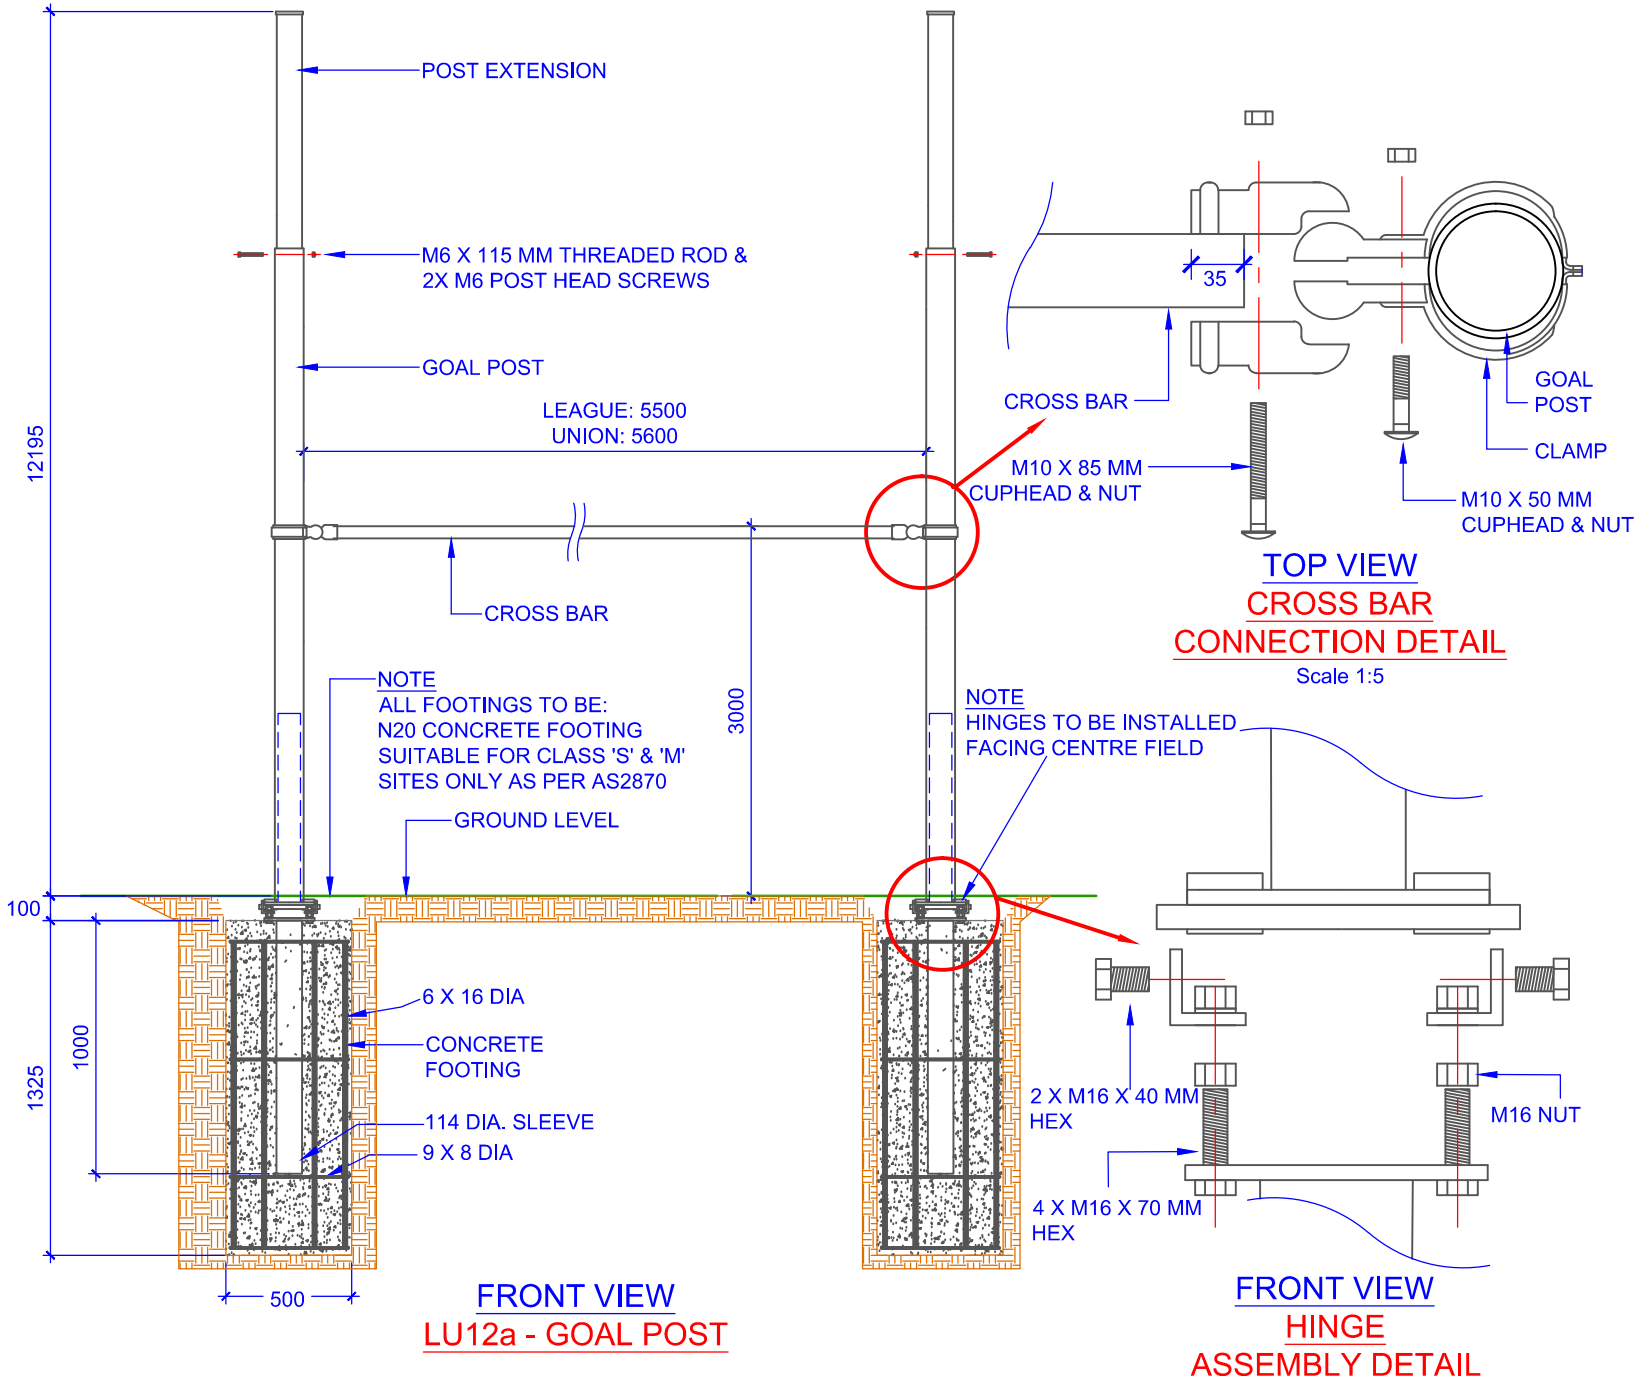

# ASSEMBLY INSTRUCTIONS

# COMPONENTS

QTY	ITEM
2	GOAL POST 114.3 OD
2	POST EXTENSION 100 OD
2	POST HINGE 88.9 OD
1	CROSS BAR
2	ADJUSTABLE ANGLE TEE
-	-
2	M6 X 100 MM THREADED ROD
4	M6 POST HEAD SCREW
2	M10 X 50 MM CUPHEAD & NUT
2	M10 X 85 MM CUPHEAD & NUT
8	M16 x 40 MM
16	M16 NUT
-	-
-	-
-	-

TITLE:  
**LU12a RUGBY GOAL POSTS**

DRAWING NUMBER:  
LU12a ASSEMBLY

WEIGHT: - CUBIC MEASURE -

**Oz Ring Pty Ltd**  
Trading as:  
**Play Hard Sports Equipment**  
ABN 79 066 094 559  
24 Ern Harley Drive  
Burleigh Heads Qld 4220  
Phone: (07) 5593 4494  
Fax: (07) 5593 4338  
Website: [www.playhardsports.com.au](http://www.playhardsports.com.au)  
Email: [email@playhardsports.com.au](mailto:email@playhardsports.com.au)