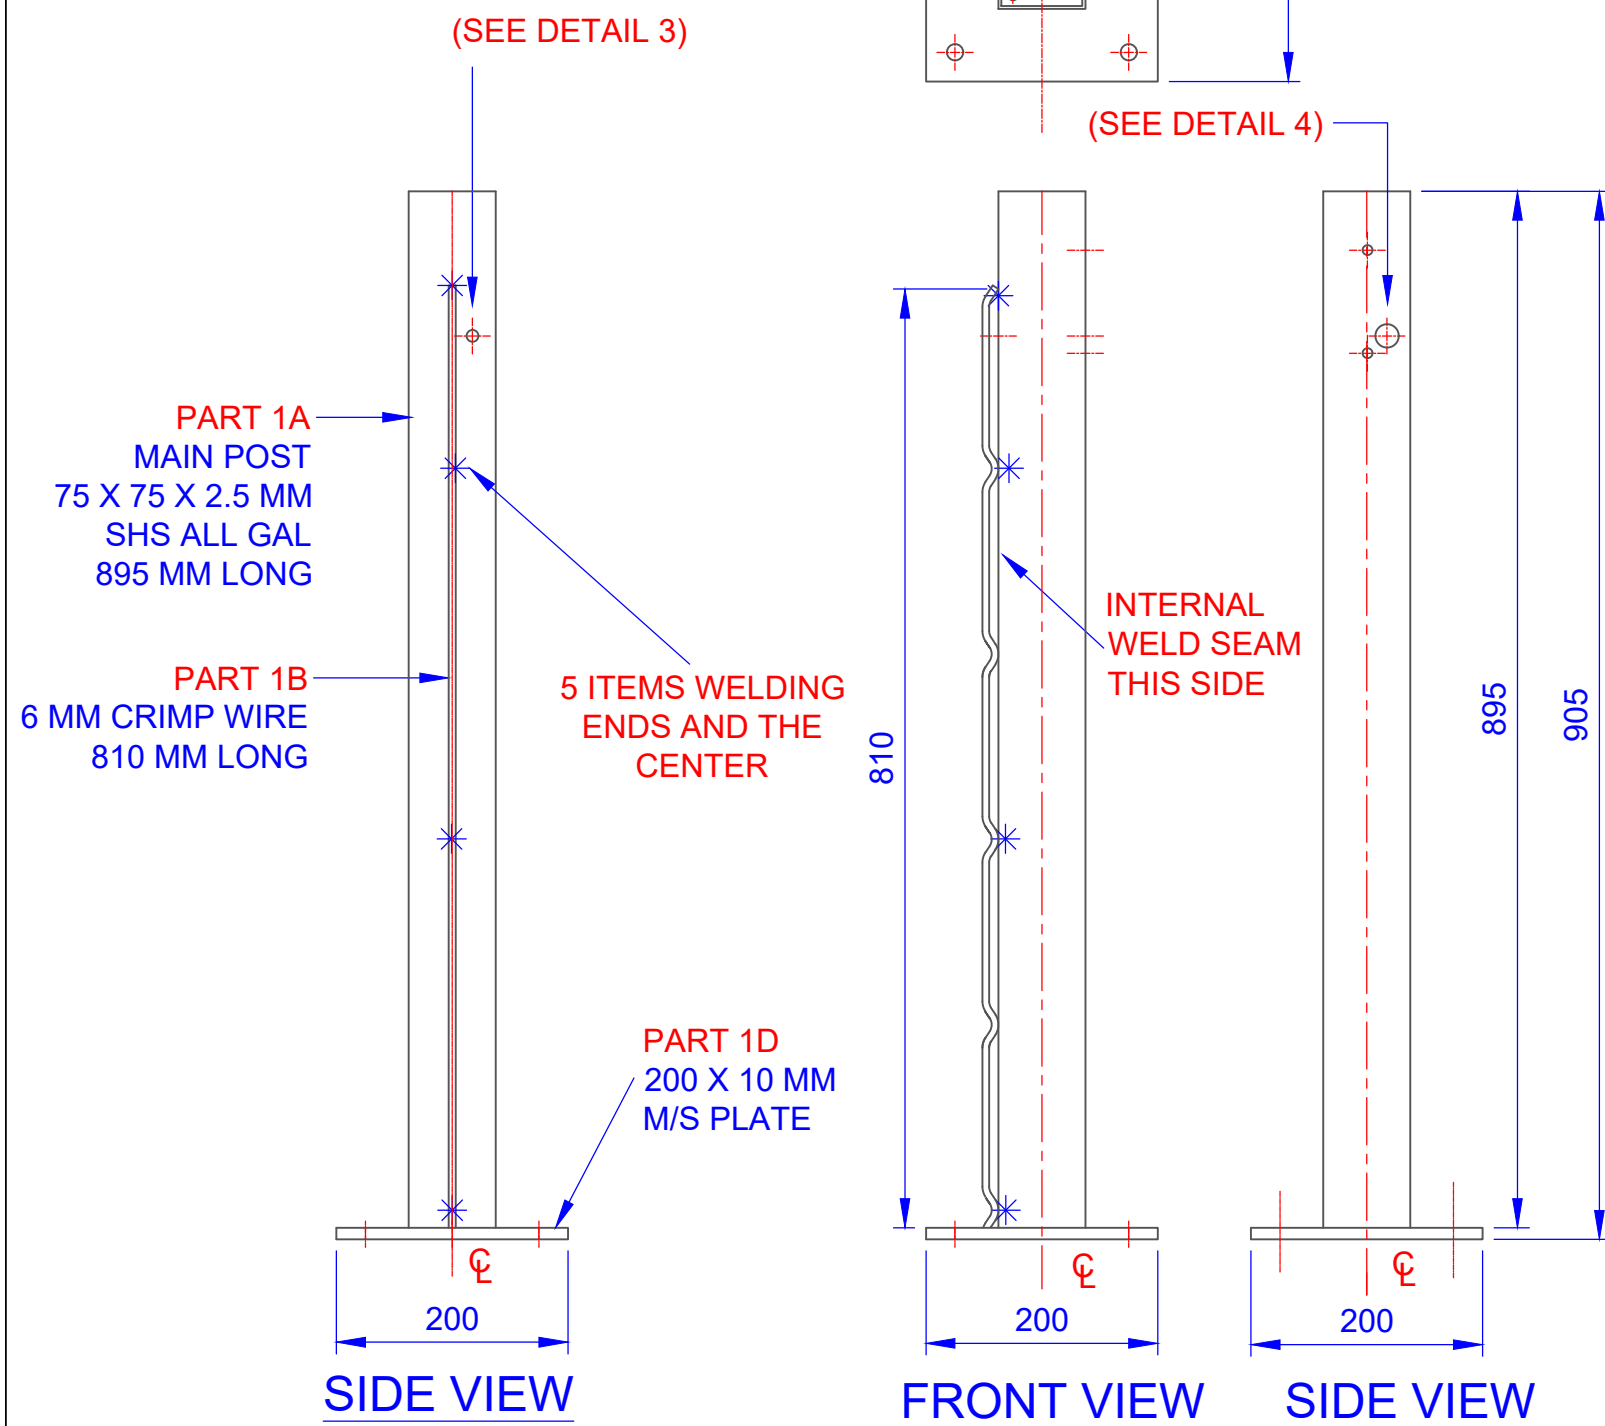

CUTTING LIST (FOR PAIR OF TENNIS POSTS)

PART	QTY	MATERIAL	LENGTH	TOTAL
1A	1	75 X 75 X 2.5 MM SHS ALL GAL	895 MM	895 MM
1D	1	200MM X 10MM PLATE	200 MM	200 MM
1B	1	6 MM CRIMP WIRE (160 MM WAVE)	810 MM	810 MM

SUB ASSY 02
PBI-BP WINDER POST

TITLE: PBI-BP INTERNAL WINDER PICKLE BALL SUB ASSY 02 - WINDER POST	
DRAWN BY: UMESH	DRAWING NUMBER: PBI-BP
CHECKED BY: TB	SCALE AT A3: VARIOUS
DATE: 08/07/2022	A3

Oz Ring Pty Ltd
Trading as:
Play Hard Sports Equipment
ABN 79 066 094 559
24 Ern Harley Drive
Burleigh Heads Qld 4220
Phone: (07) 5593 4494
Fax: (07) 5593 4338
Website: www.playhardsports.com.au
Email: email@playhardsports.com.au