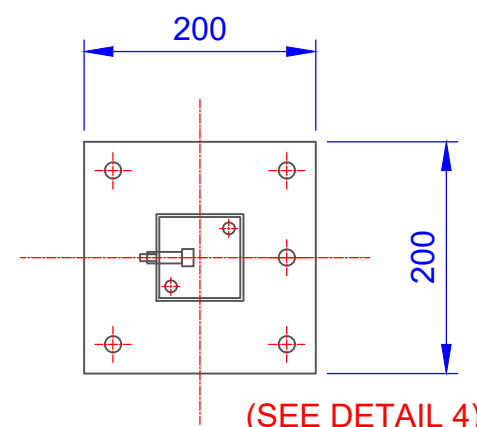

CUTTING LIST (FOR PAIR OF TENNIS POSTS)

PART	QTY	MATERIAL	LENGTH	TOTAL
1A	1	75 X 75 X 2.5 MM SHS ALL GAL	895 MM	895 MM
1D	1	200MM X 10MM PLATE	200 MM	200 MM
1B	1	6 MM CRIMP WIRE (160 MM WAVE)	810 MM	810 MM

SUB ASSY 02
PBI-BP WINDER POST

TITLE: PBI-BP INTERNAL WINDER PICKLE BALL SUB ASSY 02 - WINDER POST	
DRAWN BY: UMESH	DRAWING NUMBER: PBI-BP
CHECKED BY: TB	SCALE AT A3: VARIOUS
DATE: 08/07/2022	A3

Oz Ring Pty Ltd
Trading as:
Play Hard Sports Equipment
ABN 79 066 094 559
24 Ern Harley Drive
Burleigh Heads Qld 4220
Phone: (07) 5593 4494
Fax: (07) 5593 4338
Website: www.playhardsports.com.au
Email: email@playhardsports.com.au