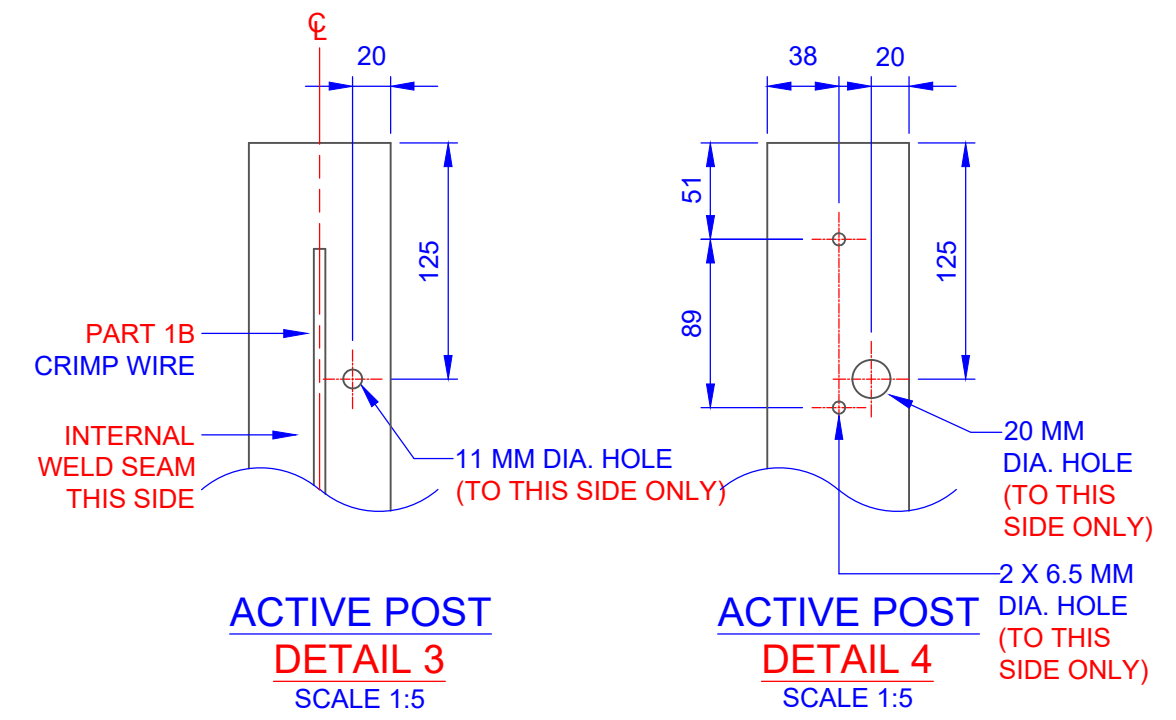

CUTTING LIST (FOR PAIR OF TENNIS POSTS)

PART	QTY	MATERIAL	LENGTH	TOTAL
1A	1	75 X 75 X 2.5 MM SHS ALL GAL	895 MM	895 MM
1D	1	200MM X 10MM PLATE	200 MM	200 MM
1B	1	6 MM CRIMP WIRE (160 MM WAVE)	810 MM	810 MM

SUB ASSY 02
PBI-BP WINDER POST

TITLE: PBI-BP INTERNAL WINDER PICKLE BALL SUB ASSY 02 - WINDER POST	
DRAWN BY: UMESH	DRAWING NUMBER: PBI-BP
CHECKED BY: TB	SCALE AT A3: VARIOUS
DATE: 08/07/2022	A3

Oz Ring Pty Ltd
Trading as:
Play Hard Sports Equipment
ABN 79 066 094 559
24 Ern Harley Drive
Burleigh Heads Qld 4220
Phone: (07) 5593 4494
Fax: (07) 5593 4338
Website: www.playhardsports.com.au
Email: email@playhardsports.com.au