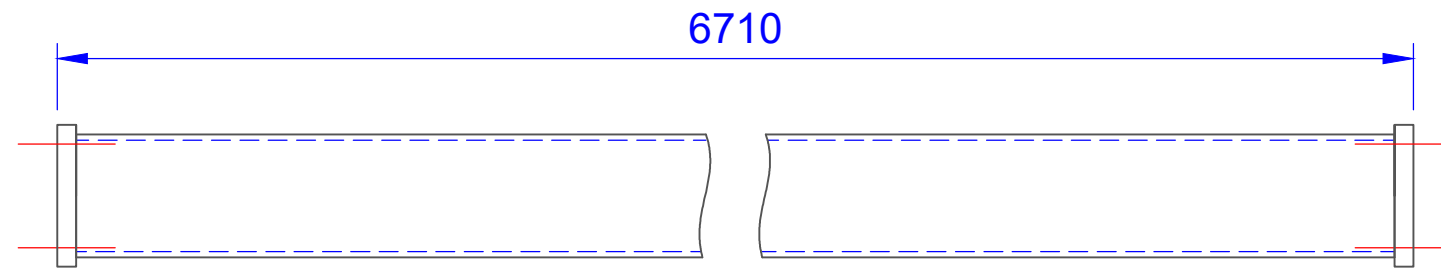

CUTTING LIST

FOR ONE PAIR OF TENNIS POSTS

PART	QTY	MATERIAL	LENGTH	TOTAL
3A	2	130 X 75 X 10 MM M/S PLATE	-	-
3B	1	65 X 65 X 3 MM SHS GAL	6690 MM	6690 MM

PART 3A

SUB ASSY 03
SUPPORT BAR
QTY - 01

PART 3A

GENERAL TOLERANCES APPLY UNLESS OTHERWISE STATED	0-250mm	250-500 mm	>500 mm
MACHINED COMPONENTS	±0.02 mm	±0.05 mm	±0.1 mm
FABRICATED COMPONENTS	±1.00 mm	±1.00 mm	±2.00 mm