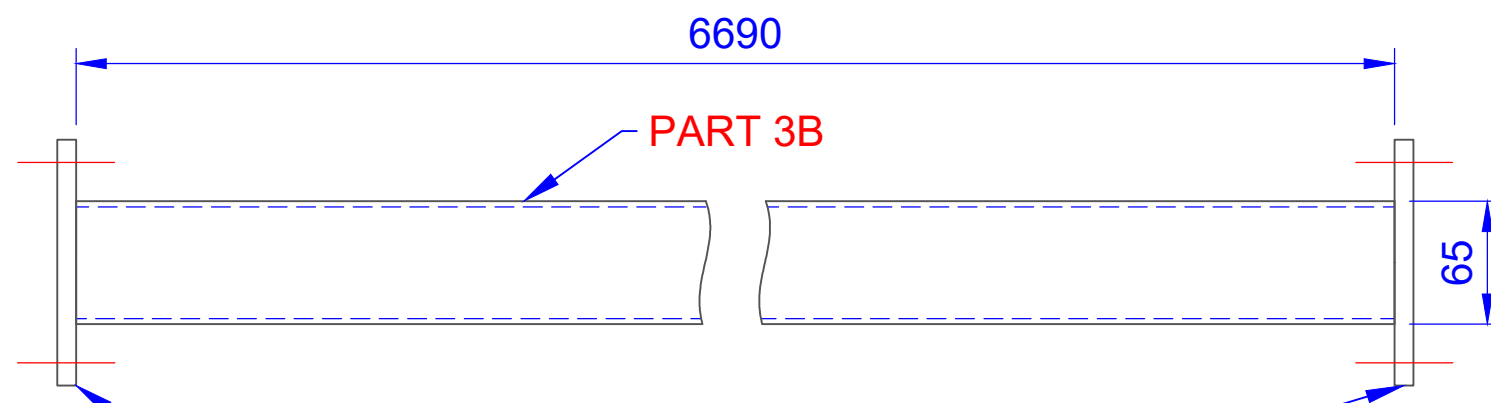

CUTTING LIST

FOR ONE PAIR OF TENNIS POSTS

PART	QTY	MATERIAL	LENGTH	TOTAL
3A	2	130 X 75 X 10 MM M/S PLATE	-	-
3B	1	65 X 65 X 3 MM SHS GAL	6690 MM	6690 MM

PART 3A

SUB ASSY 03
SUPPORT BAR
QTY - 01

PART 3A

GENERAL TOLERANCES APPLY UNLESS OTHERWISE STATED	0-250mm	250-500 mm	>500 mm
MACHINED COMPONENTS	±0.02 mm	±0.05 mm	±0.1 mm
FABRICATED COMPONENTS	±1.00 mm	±1.00 mm	±2.00 mm