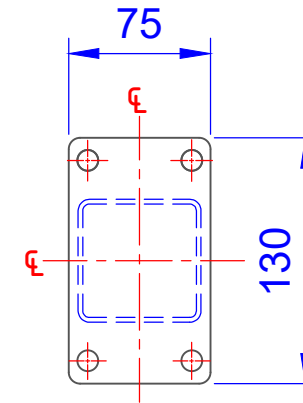

CUTTING LIST

FOR ONE PAIR OF TENNIS POSTS

PART	QTY	MATERIAL	LENGTH	TOTAL
3A	2	130 X 75 X 10 MM M/S PLATE	-	-
3B	1	65 X 65 X 3 MM SHS GAL	6690 MM	6690 MM

PART 3A

SUB ASSY 03
SUPPORT BAR
QTY - 01

PART 3A

GENERAL TOLERANCES APPLY UNLESS OTHERWISE STATED	0-250mm	250-500 mm	>500 mm
MACHINED COMPONENTS	±0.02 mm	±0.05 mm	±0.1 mm
FABRICATED COMPONENTS	±1.00 mm	±1.00 mm	±2.00 mm

TITLE: **PBI-F**
FREE STANDING PICKLEBALL POSTS

DRAWING NUMBER: SUB ASSY 03 SUPPORT BAR

DRAWN BY: UMESH CHECKED BY: UMESH

DATE: 17/05/2023 SCALE AT A3: VARIOUS A3

Oz Ring Pty Ltd
Trading as:
Play Hard Sports Equipment
ABN 79 066 094 559
24 Ern Harley Drive
Burleigh Heads Qld 4220
Phone: (07) 5593 4494
Fax: (07) 5593 4338
Website: www.playhardsports.com.au
Email: email@playhardsports.com.au