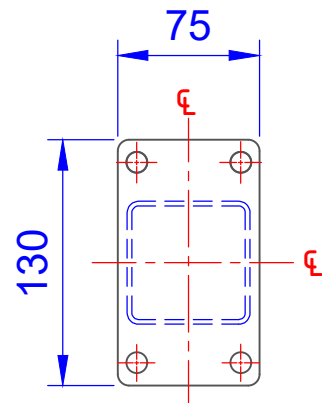

CUTTING LIST

FOR ONE PAIR OF TENNIS POSTS

PART	QTY	MATERIAL	LENGTH	TOTAL
3A	2	130 X 75 X 10 MM M/S PLATE	-	-
3B	1	65 X 65 X 3 MM SHS GAL	6690 MM	6690 MM

PART 3A

SUB ASSY 03
SUPPORT BAR
QTY - 01

PART 3A

GENERAL TOLERANCES APPLY UNLESS OTHERWISE STATED	0-250mm	250-500 mm	>500 mm
MACHINED COMPONENTS	±0.02 mm	±0.05 mm	±0.1 mm
FABRICATED COMPONENTS	±1.00 mm	±1.00 mm	±2.00 mm

TITLE: **PBI-F**
FREE STANDING PICKLEBALL POSTS

DRAWING NUMBER: SUB ASSY 03 SUPPORT BAR

DRAWN BY: UMESH CHECKED BY: UMESH

DATE: 17/05/2023 SCALE AT A3: VARIOUS A3

Oz Ring Pty Ltd
Trading as:
Play Hard Sports Equipment
ABN 79 066 094 559
24 Ern Harley Drive
Burleigh Heads Qld 4220
Phone: (07) 5593 4494
Fax: (07) 5593 4338
Website: www.playhardsports.com.au
Email: email@playhardsports.com.au