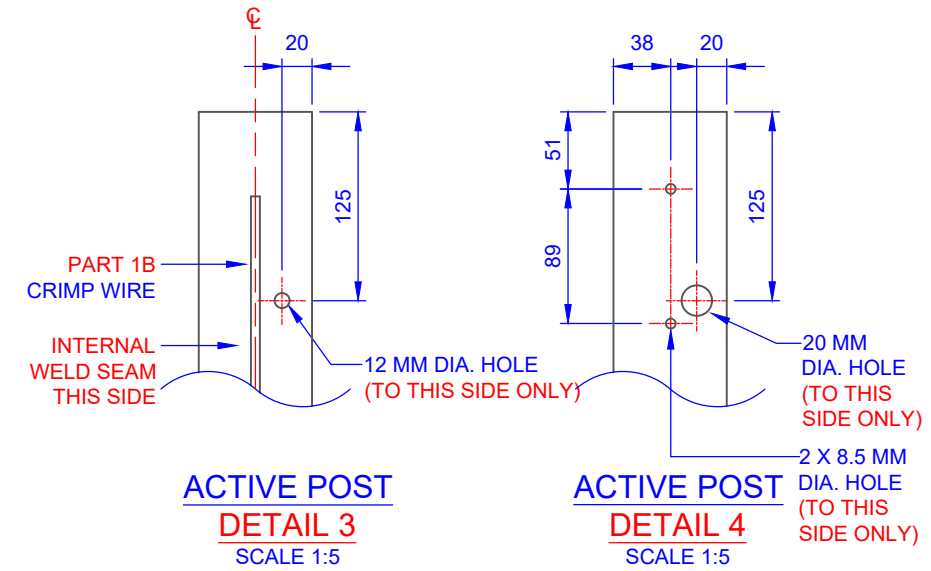

WORKSHOP DRAWING

CUTTING LIST
(FOR PAIR OF TENNIS POSTS)

PART	QTY	MATERIAL	LENGTH	TOTAL
2A	1	75 X 75 X 2.5 MM SHS ULTRASPEC GAL	1292 MM	1292 MM
OTHER COMPONENTS FOR WORKSHOP				
1B	1	6 MM CRIMP WIRE (160 MM WAVE)	815 MM	815 MM

**SUB ASSY 02
WINDER POST**

TITLE PBI INTERNAL WINDER PICKLE BALL SUB ASSY 02 WINDER POST	
DRAWN BY: TB	DRAWING NUMBER: PBI
CHECKED BY: UMESH	SCALE AT A3: VARIOUS
DATE: 30/01/2023	A3

Oz Ring Pty Ltd
Trading as:
Play Hard Sports Equipment
ABN 79 066 094 559
24 Ern Harley Drive
Burleigh Heads Qld 4220
Phone: (07) 5593 4494
Fax: (07) 5593 4338
Website: www.playhardsports.com.au
Email: email@playhardsports.com.au