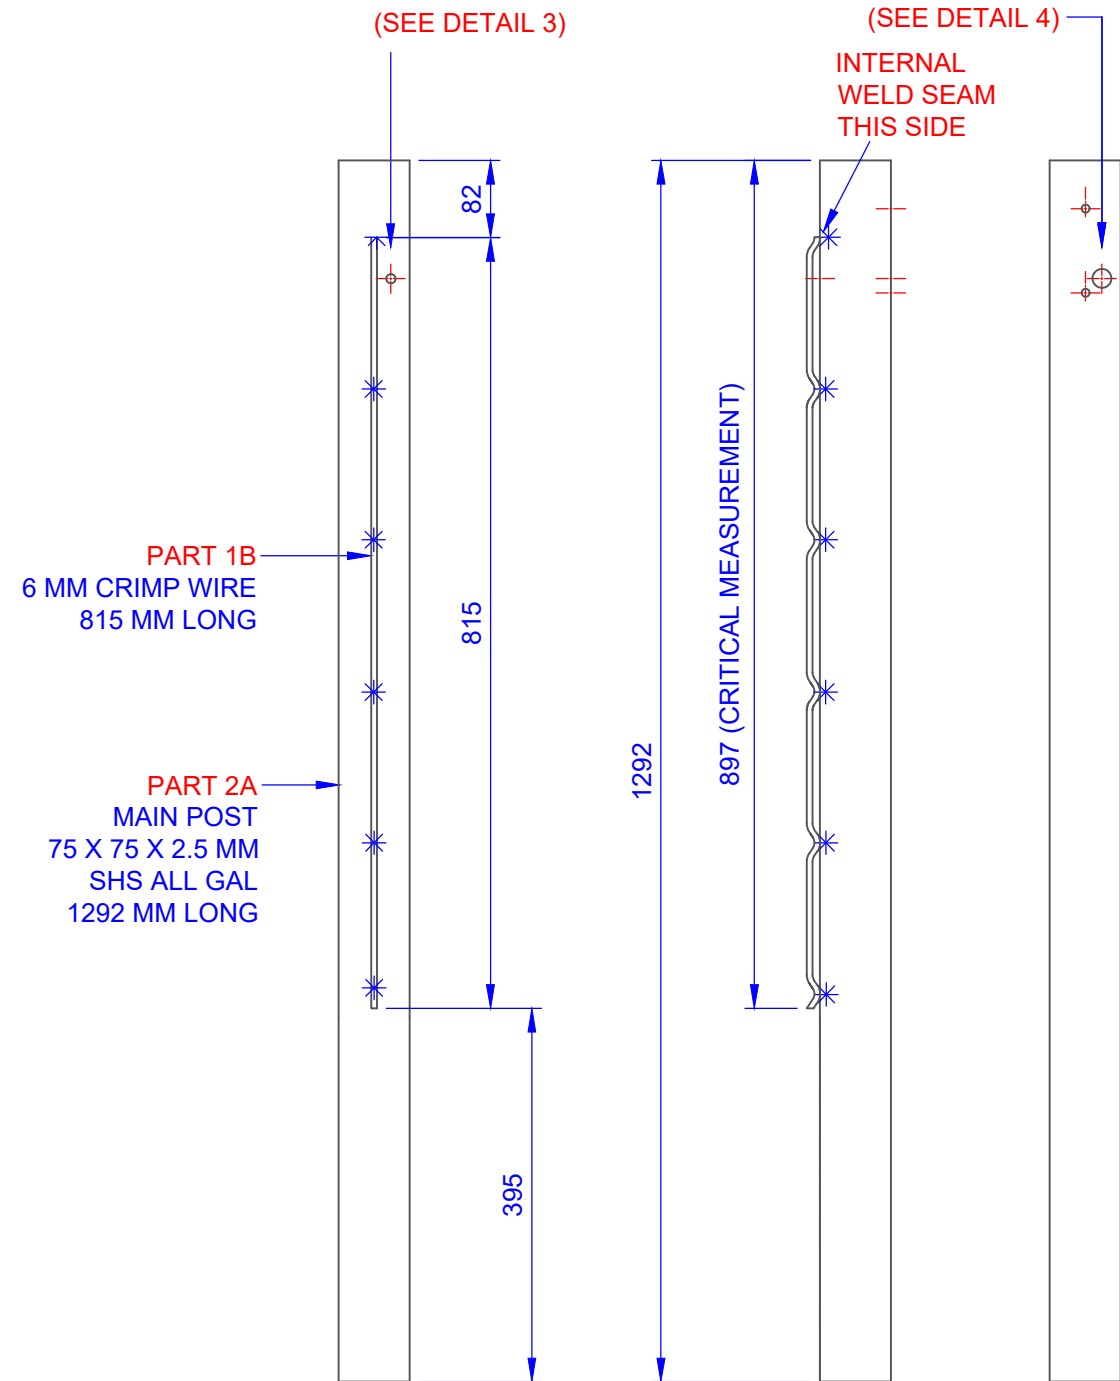

WORKSHOP DRAWING

CUTTING LIST
(FOR PAIR OF TENNIS POSTS)

PART	QTY	MATERIAL	LENGTH	TOTAL
2A	1	75 X 75 X 2.5 MM SHS ULTRASPEC GAL	1292 MM	1292 MM
OTHER COMPONENTS FOR WORKSHOP				
1B	1	6 MM CRIMP WIRE (160 MM WAVE)	815 MM	815 MM

**SUB ASSY 02
WINDER POST**

TITLE PBI INTERNAL WINDER PICKLE BALL SUB ASSY 02 WINDER POST	
DRAWN BY: TB	DRAWING NUMBER: PBI
CHECKED BY: UMESH	SCALE AT A3: VARIOUS
DATE: 30/01/2023	A3

Oz Ring Pty Ltd
Trading as:
Play Hard Sports Equipment
ABN 79 066 094 559
24 Ern Harley Drive
Burleigh Heads Qld 4220
Phone: (07) 5593 4494
Fax: (07) 5593 4338
Website: www.playhardsports.com.au
Email: email@playhardsports.com.au