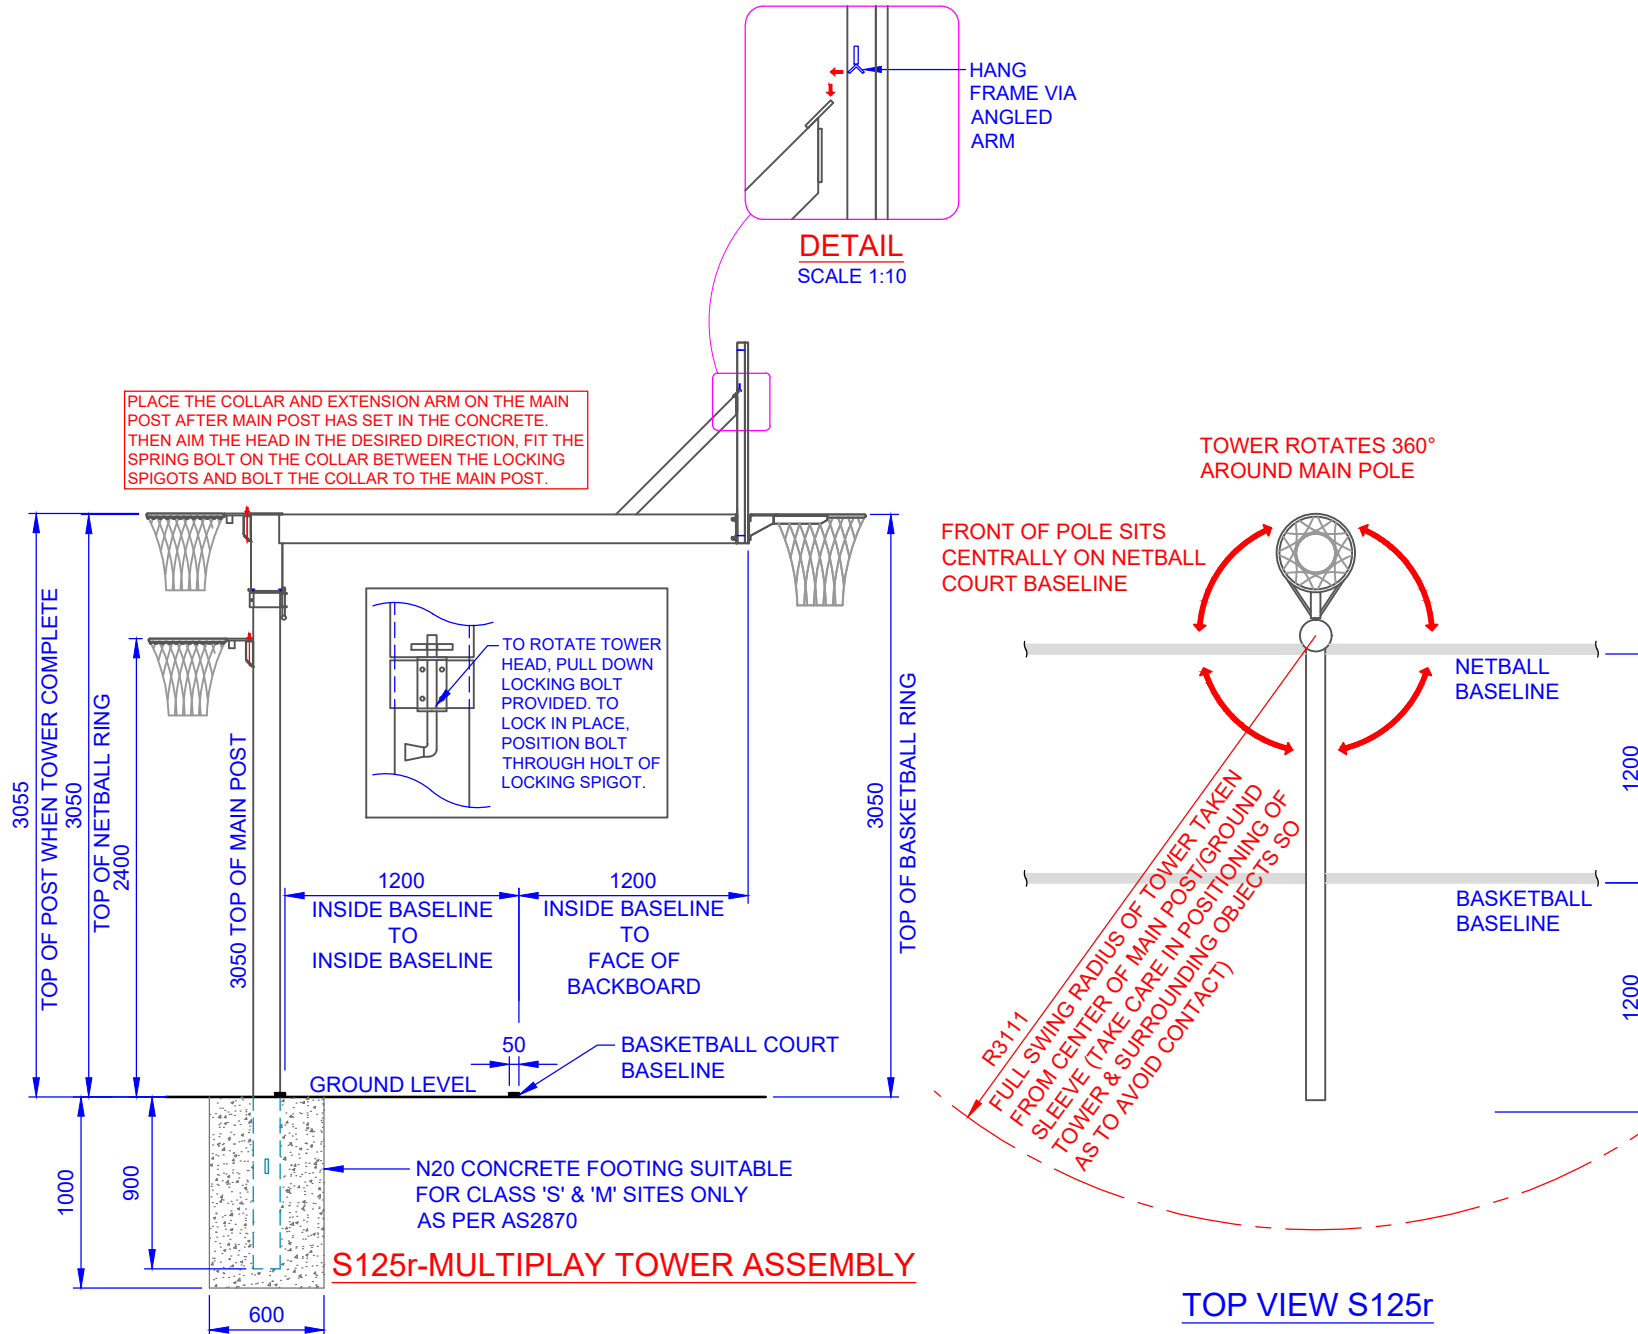

ASSEMBLY INSTRUCTIONS

COMPONENTS FOR ONE UNIT ONLY

QTY	ITEM
1	MAIN POST
1	EXTENSION ARM
1	COLLAR WITH LOCKING BOLT
1	BACKBOARD AND FRAME
1	BASKETBALL RING AND NET
1	NR31 NETBALL RING AND NET
1	SN90r/S125r TURNING TOOL
4	M10 X 90 GAL BOLT, SPRING WASHER, DOUBLE FLAT WASHER AND NUT
1	M10 X 50 MM GAL BOLT, SPRING WASHER & NUT
1	NETBALL REMOVAL TOOL

TITLE: SN125r - MULTIPLAY ROTATING BASKETBALL / NETBALL TOWER

DRAWING NUMBER: SN125r ASSEMBLY

WEIGHT: CUBIC MEASURE

Oz Ring Pty Ltd
 Trading as:
Play Hard Sports Equipment
 ABN 79 066 094 559
 24 Ern Harley Drive
 Burleigh Heads Qld 4220
 Phone: (07) 5593 4494
 Fax: (07) 5593 4338
 Website: www.playhardsports.com.au
 Email: email@playhardsports.com.au