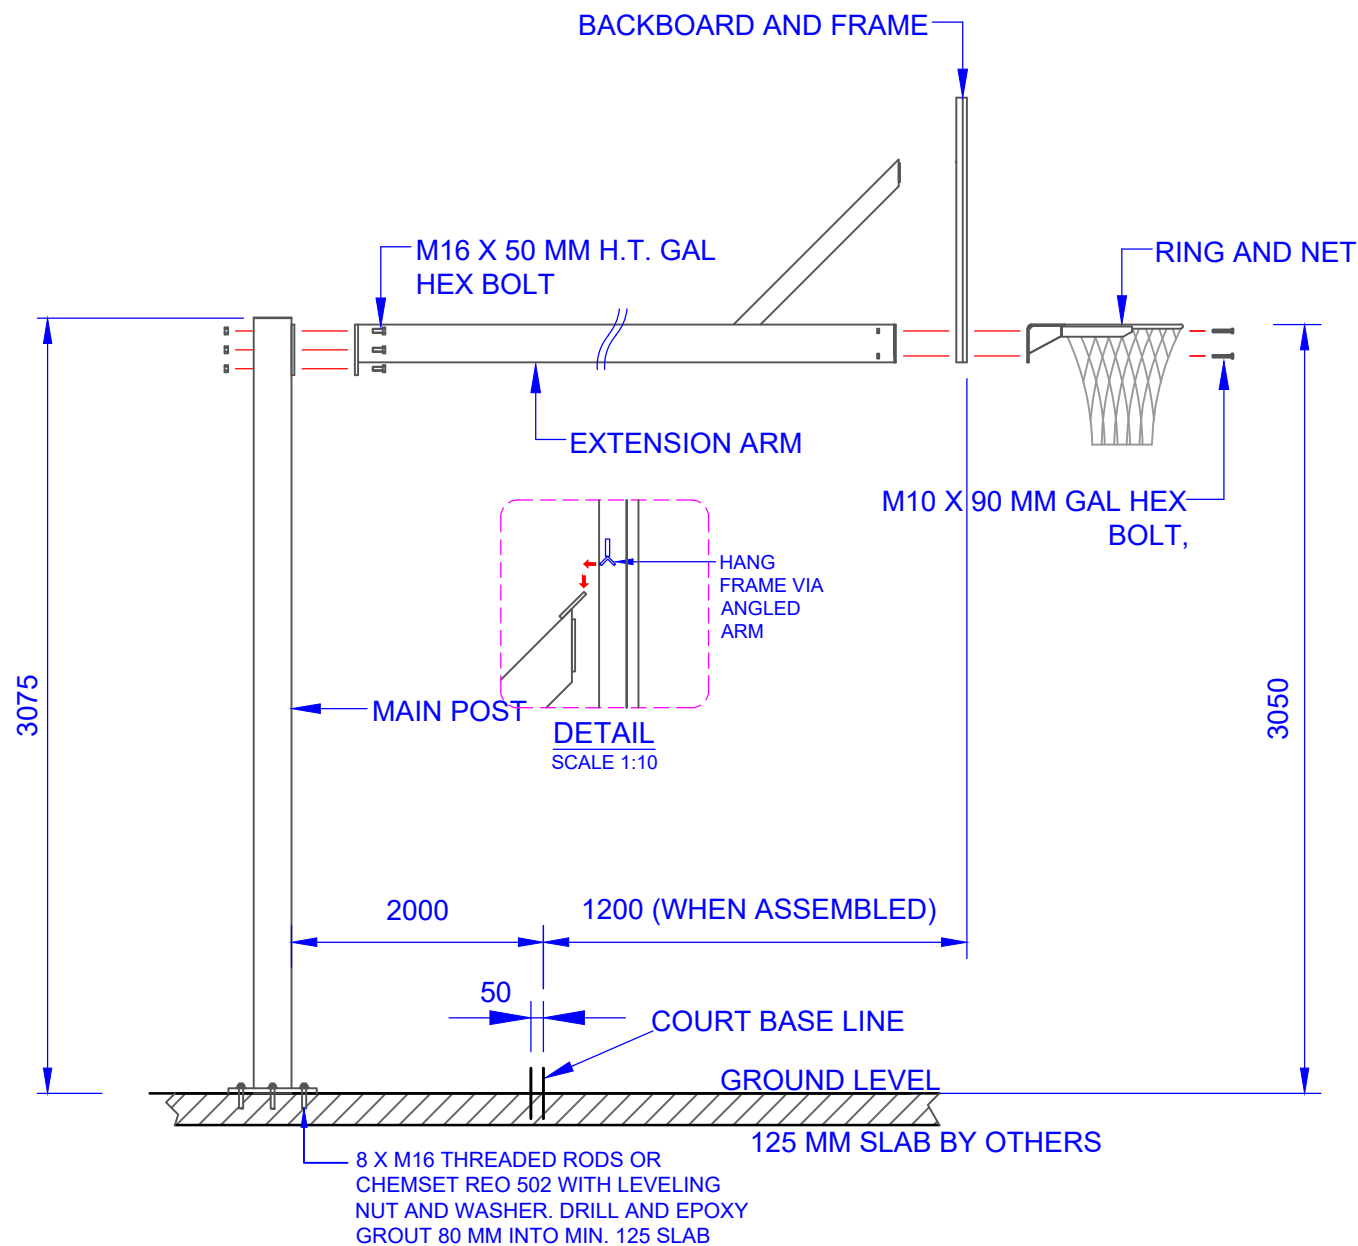

# ASSEMBLY INSTRUCTIONS

# COMPONENTS

QTY	ITEM
1	MAIN POST ON BASE PLATE
1	EXTENSION ARM
1	BACKBOARD AND FRAME
1	RING, CORD AND NET
6	M16 X 50 H.T. GAL HEX BOLT, FLAT WASHER (X2) AND NUT
4	M10 X 90 MM H.T. GAL HEX BOLT, DOUBLE FLAT WASHER, SPRING WASHER AND NUT
1	FOOTING CAGE
8	M16 GAL NUTS
-	-
-	-
-	-
-	-
-	-
-	-

TITLE:  
**S132-BP BASKETBALL TOWER**

DRAWING NUMBER:  
**S132-BP ASSEMBLY 1 OF 2**

WEIGHT: - CUBIC MEASURE 0.6m3

**Oz Ring Pty Ltd**  
 Trading as:  
**Play Hard Sports Equipment**  
 ABN 79 066 094 559  
 24 Ern Harley Drive  
 Burleigh Heads Qld 4220  
 Phone: (07) 5593 4494  
 Fax: (07) 5593 4338  
 Website: [www.playhardsports.com.au](http://www.playhardsports.com.au)  
 Email: [email@playhardsports.com.au](mailto:email@playhardsports.com.au)