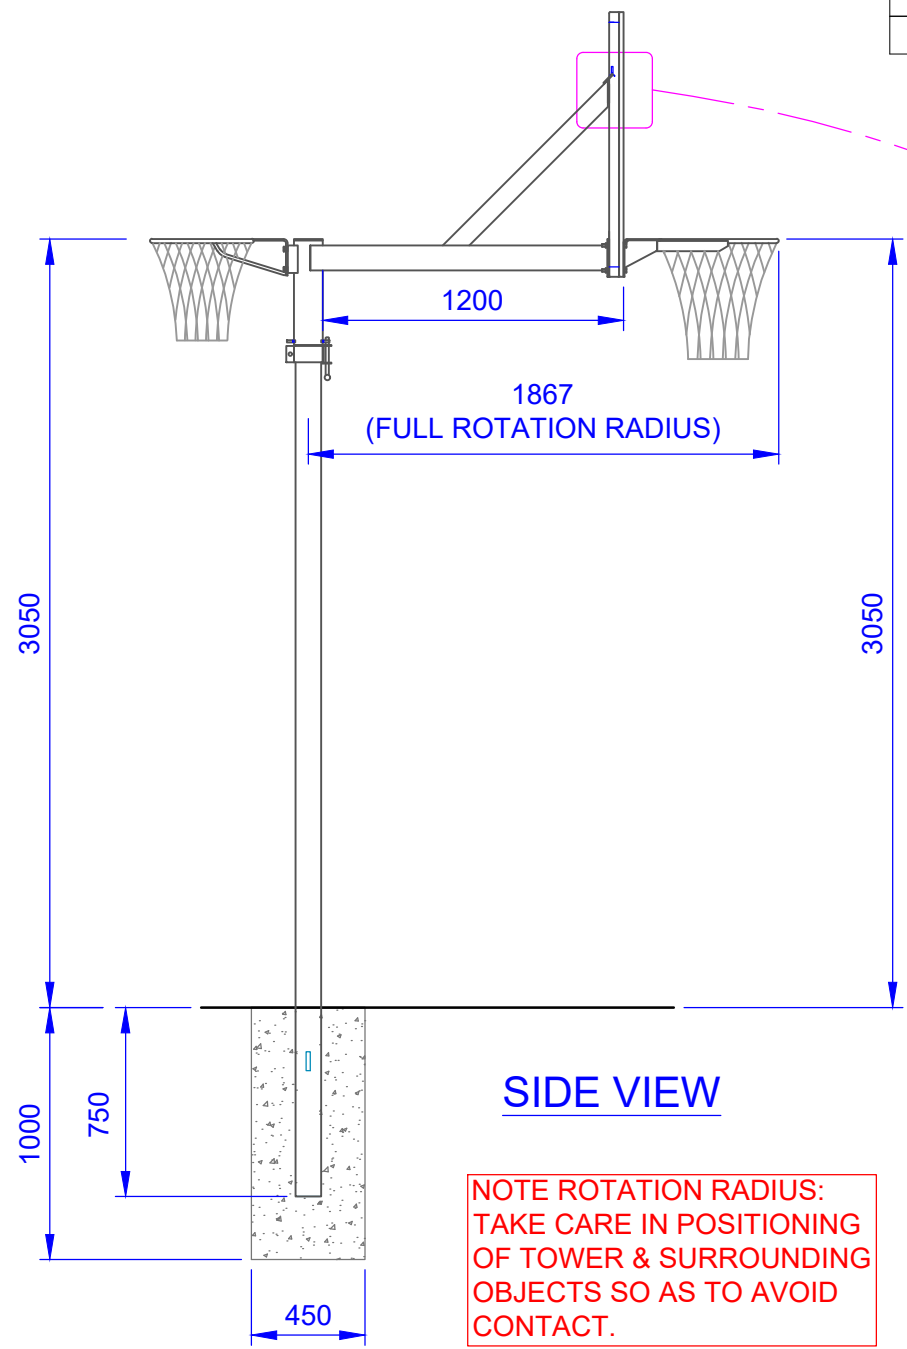

QTY	ITEM DESCRIPTION
1	101OD MM DIA. MAIN POST
1	100 MM X 100MM EXTENSION ARM
1	B18fh BACKBOARD FRAME
1	B1810 BACKBOARD
1	R11b BASKETBALL RING
1	BASKETBALL RING KIT (NET, CORD, INSTRUCTIONS)
1	NRa NETBALL RING
1	NRa NETBALL RING KIT (NET, CORD, INSTRUCTIONS)
1	COLLAR WITH SPRING BOLT
1	SN90R/S125R TURNING TOOL (1 PER BASKETBALL COURT)
1	NRa NETBALL RING BRACKET (EXTENSION ARM)
BOLT KIT	
4	M10 X 90 MM GAL HEX BOLT, DOUBLE FLAT WASHER SPRING WASHER & NUT
6	M10 X 30 MM GAL HEX BOLT, FLAT WASHER & NYLOC NUT
1	M10 X 50 MM GAL BOLT, SPRING WASHER & NUT

SN90R

TOWER POSITION
SCALE 1:30

TITLE: SN90r - ROTATING BASKETBALL / NETBALL TOWER	
DRAWING NUMBER: SN90r ASSEMBLY	
WEIGHT:	CUBIC MEASURE

PLAY HARD

Oz Ring Pty Ltd
Trading as:
Play Hard Sports Equipment
ABN 79 066 094 559
24 Ern Harley Drive
Burleigh Heads Qld 4220
Phone: (07) 5593 4494
Fax: (07) 5593 4338
Website: www.playhardsports.com.au
Email: email@playhardsports.com.au