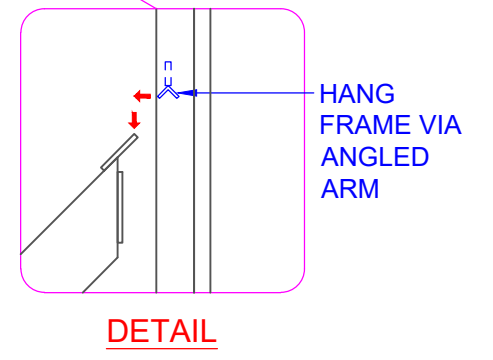

QTY	ITEM DESCRIPTION
1	101OD MM DIA. MAIN POST
1	100 MM X 100MM EXTENSION ARM
1	B18fh BACKBOARD FRAME
1	B1810 BACKBOARD
1	R11b BASKETBALL RING
1	BASKETBALL RING KIT (NET, CORD, INSTRUCTIONS)
1	NRa NETBALL RING
1	NRa NETBALL RING KIT (NET, CORD, INSTRUCTIONS)
1	COLLAR WITH SPRING BOLT
1	SN90R/S125R TURNING TOOL (1 PER BASKETBALL COURT)
1	NRa NETBALL RING BRACKET (EXTENSION ARM)
BOLT KIT	
4	M10 X 90 MM GAL HEX BOLT, DOUBLE FLAT WASHER SPRING WASHER & NUT
6	M10 X 30 MM GAL HEX BOLT, FLAT WASHER & NYLOC NUT
1	M10 X 50 MM GAL BOLT, SPRING WASHER & NUT

SN90R

TOWER POSITION
SCALE 1:30

TITLE: SN90r - ROTATING BASKETBALL / NETBALL TOWER	
DRAWING NUMBER: SN90r ASSEMBLY	
WEIGHT:	CUBIC MEASURE

PLAY HARD

Oz Ring Pty Ltd
Trading as:
Play Hard Sports Equipment
ABN 79 066 094 559
24 Ern Harley Drive
Burleigh Heads Qld 4220
Phone: (07) 5593 4494
Fax: (07) 5593 4338
Website: www.playhardsports.com.au
Email: email@playhardsports.com.au