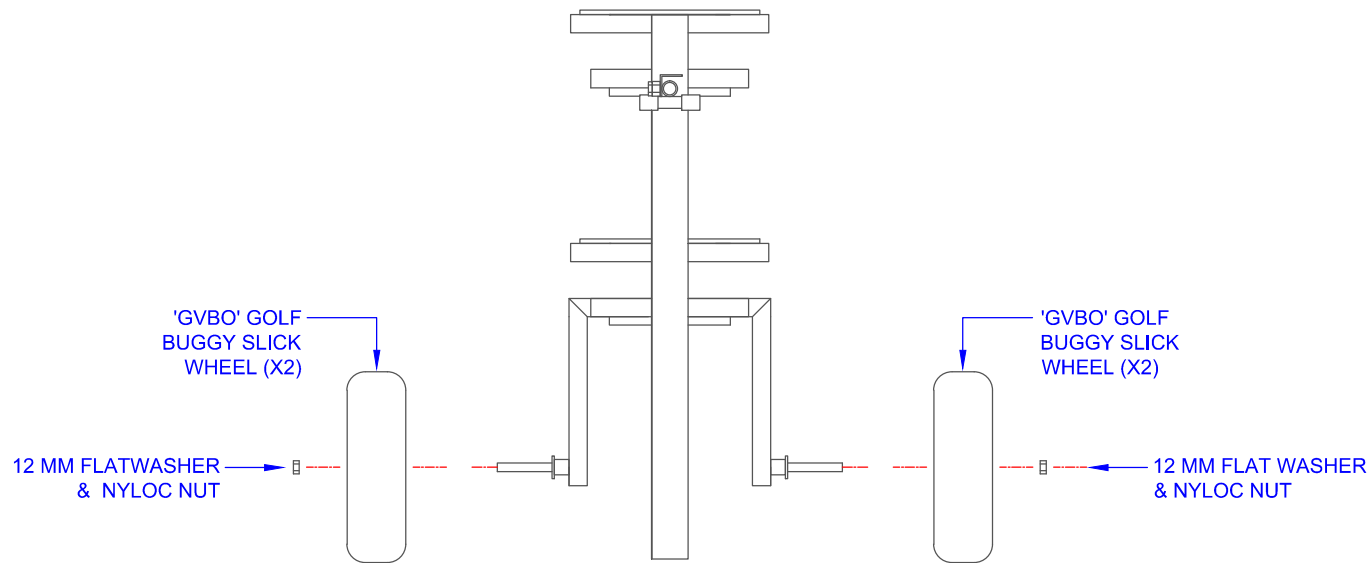

ASSEMBLY INSTRUCTIONS

TDS85 DISCUS TROLLEY
FRONT VIEW
SCALE 1:10