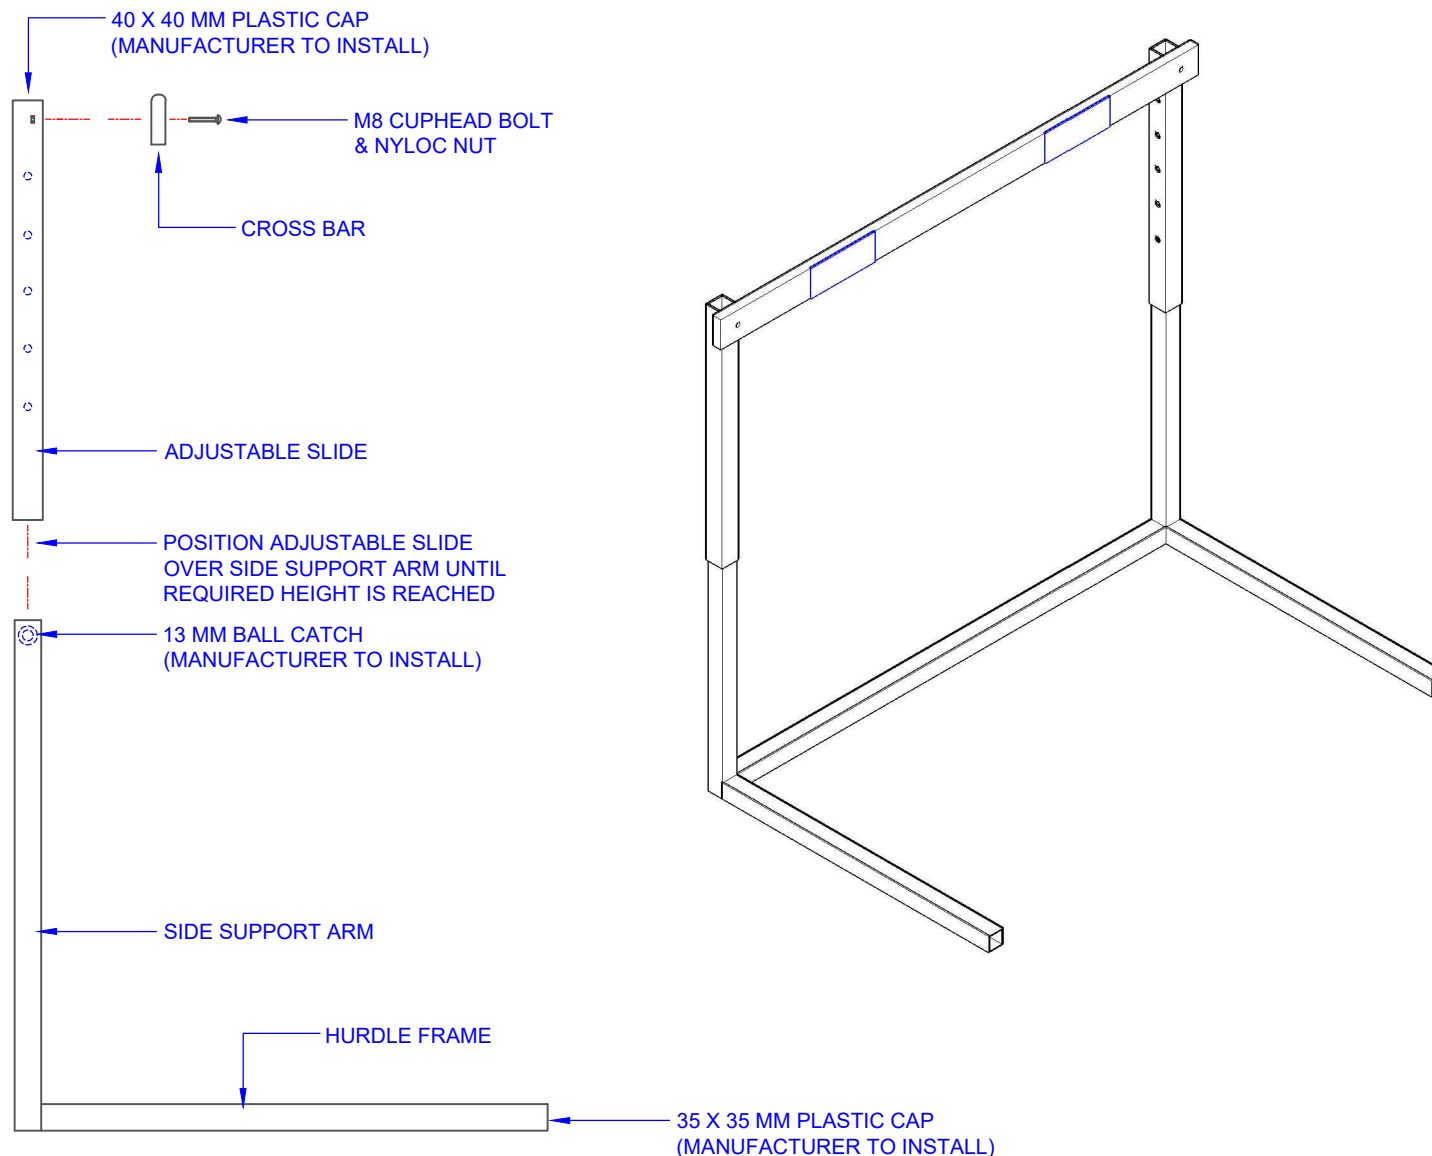

ASSEMBLY INSTRUCTIONS

TDH35 HURDLE
SIDE VIEW
SCALE 1:10

COMPONENTS

QTY	ITEM
1	HURDLE FRAME
2	ADJUSTABLE SLIDES
1	CROSS BAR
2	35 X 35 MM PLASTIC CAP
2	40 X 40 MM PLASTIC CAP
2	M8 CUPHEAD BOLT & NYLOC NUT
2	13 MM BALL CATCH
-	-
-	-
-	-
-	-
-	-
-	-
-	-
-	-
-	-

TITLE: **THD35 CLUB HURDLE**

DRAWING NUMBER: **THD35 ASSEMBLY**

WEIGHT: - CUBIC MEASURE -

Oz Ring Pty Ltd
Trading as:
Play Hard Sports Equipment
ABN 79 066 094 559
24 Ern Harley Drive
Burleigh Heads Qld 4220
Phone: (07) 5593 4494
Fax: (07) 5593 4338
Website: www.playhardsports.com.au
Email: email@playhardsports.com.au