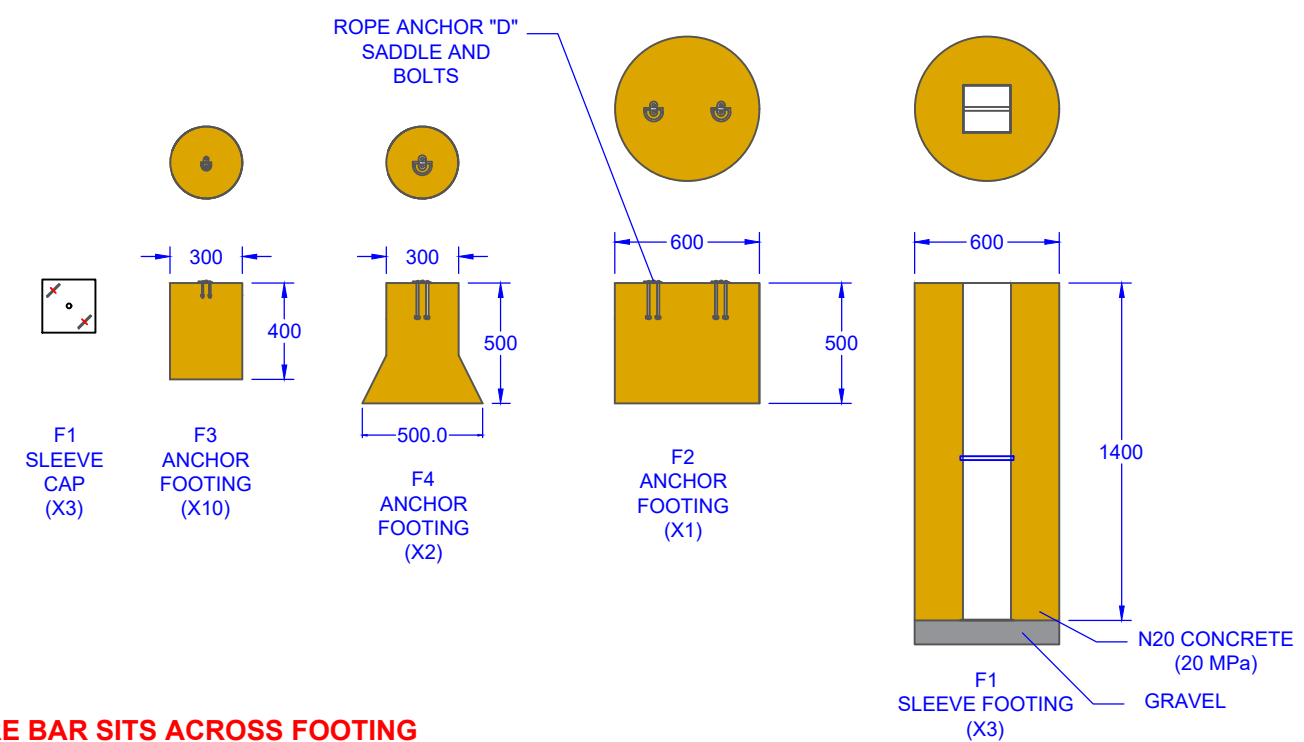

**FOOTING LIST
FOR ONE UNIT ONLY**

TYPE	QTY	ITEM
F1	3	200 X 200 MM GROUND SLEEVES AND CAPS
F2	1	"D" RING GROUND ANCHORS AND BOLTS
F3	10	"D" RING GROUND ANCHORS AND BOLTS
F4	2	"D" RING GROUND ANCHORS AND BOLTS

TITLE: THOR - 9 HAMMER CAGE.			
FOOTING LAYOUT			
DRAWING NUMBER: THOR - 9		CHECKED BY: TB	
SHEET 14 OF 18		DRAWN BY: TB	
UNITS: m m.		DATE: 13/08/2021	
TOLERANCE: 0.0 ± 1.0 0.00 ± 0.5 0.000 ± 0.2		SCALE: - : -	
SYSTEM:		A3	
		Oz Ring Pty Ltd Trading as: Play Hard Sports Equipment ABN 79 066 094 559 24 Ern Harley Drive Burleigh Heads Qld 4220 Phone: (07) 5593 4494 Fax: (07) 5593 4336 Website: www.playhardsports.com.au Email: email@playhardsports.com.au	