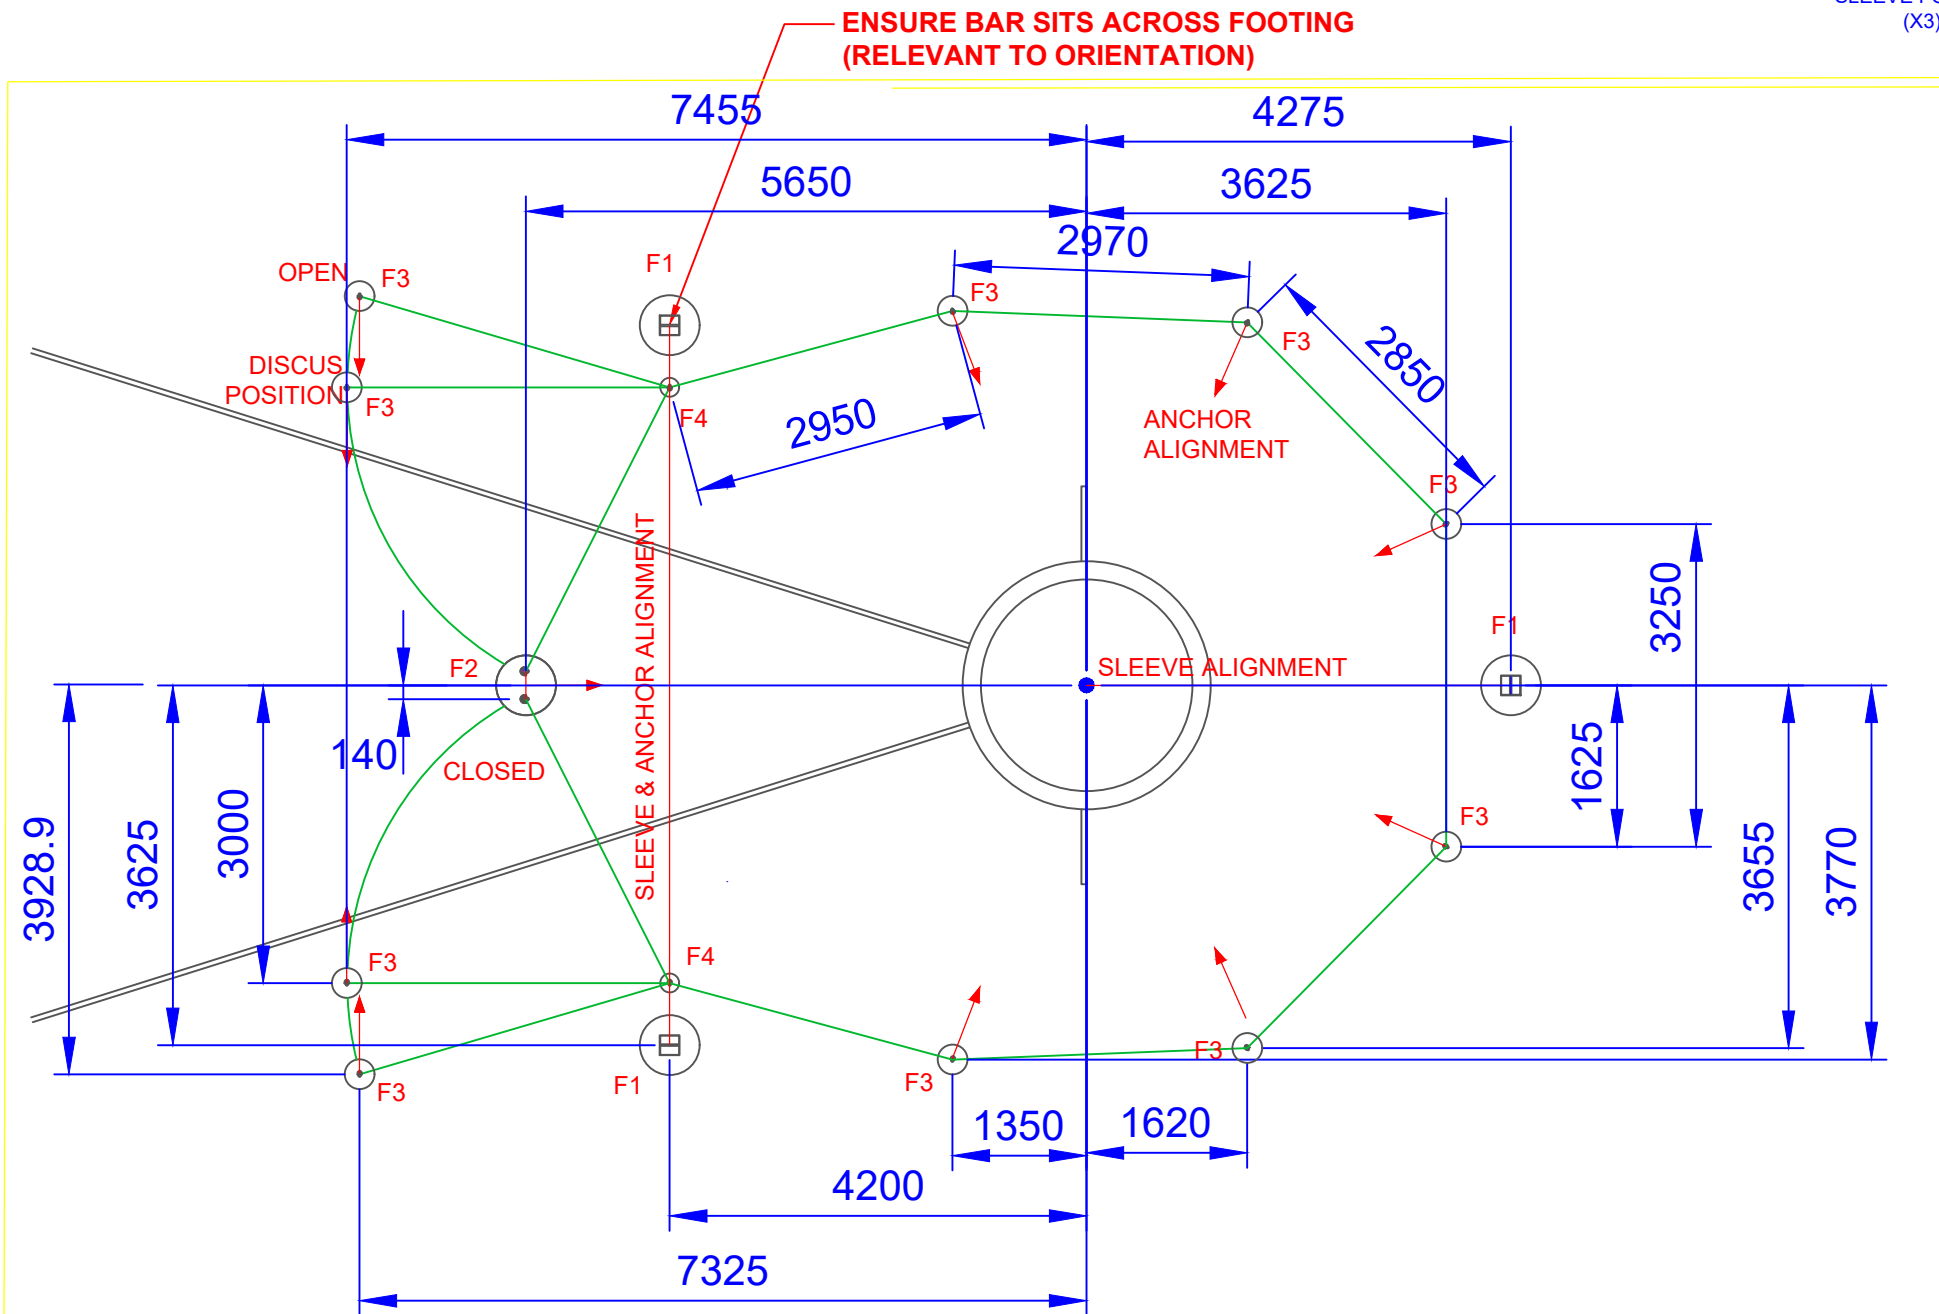

**FOOTING LIST
FOR ONE UNIT ONLY**

TYPE	QTY	ITEM
F1	3	200 X 200 MM GROUND SLEEVES AND CAPS
F2	1	"D" RING GROUND ANCHORS AND BOLTS
F3	10	"D" RING GROUND ANCHORS AND BOLTS
F4	2	"D" RING GROUND ANCHORS AND BOLTS

TITLE: THOR - 9 HAMMER CAGE.			
FOOTING LAYOUT			
DRAWING NUMBER: THOR - 9		CHECKED BY: TB	
SHEET 14 OF 18		DRAWN BY: TB	
UNITS: m m.		DATE: 13/08/2021	
TOLERANCE: 0.0 ± 1.0 0.00 ± 0.5 0.000 ± 0.2		SCALE: - : -	
SYSTEM:		A3	
		Oz Ring Pty Ltd Trading as: Play Hard Sports Equipment ABN 79 066 094 559 24 Ern Harley Drive Burleigh Heads Qld 4220 Phone: (07) 5593 4494 Fax: (07) 5593 4336 Website: www.playhardsports.com.au Email: email@playhardsports.com.au	