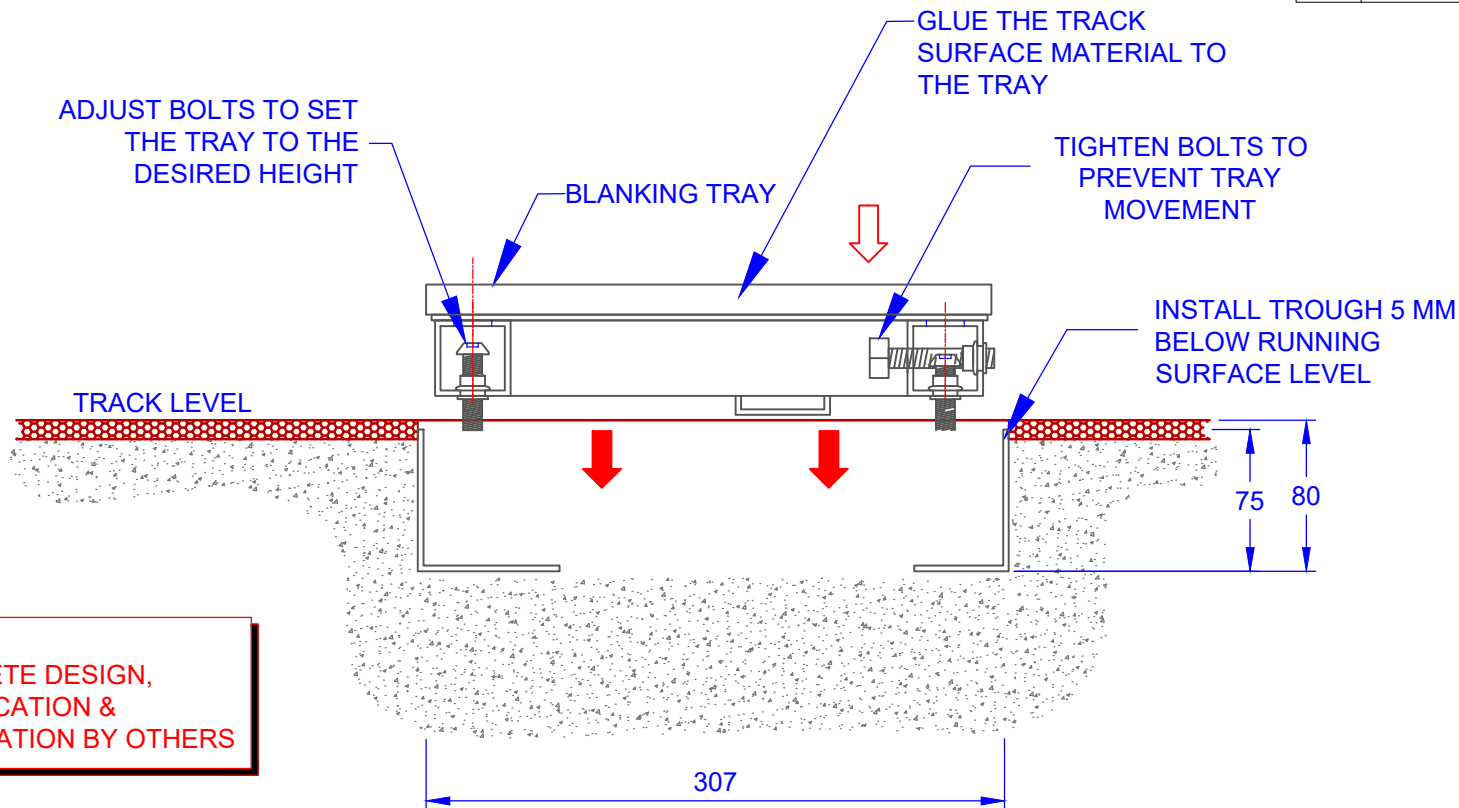

QTY	ITEM DESCRIPTION
1	TLJ15 BLANKING TRAY
4	M10 X 40 MM S/S BUTTON HEAD SET SCREW
2	M10 X 40 MM S/S HEX HEAD BOLTS
-	-
-	-
-	-
-	-
-	-

**SECTION VIEW**  
**TLJ05 TROUGH & TLJ15 BLANKING TRAY**  
 N.T.S.

TITLE: <b>TLJ15 BLANKING TRAY</b>	
DRAWING NUMBER: <b>TLJ15 - ASSEMBLY</b>	
WEIGHT: -	# OF PACKAGES -
ORDER PACKED BY: -	ORDER CHECKED BY: -

**Oz Ring Pty Ltd**  
 Trading as:  
**Play Hard Sports Equipment**  
 ABN 79 066 094 559  
 24 Ern Harley Drive  
 Burleigh Heads Qld 4220  
 Phone: (07) 5593 4494  
 Fax: (07) 5593 4338  
 Website: [www.playhardsports.com.au](http://www.playhardsports.com.au)  
 Email: [email@playhardsports.com.au](mailto:email@playhardsports.com.au)