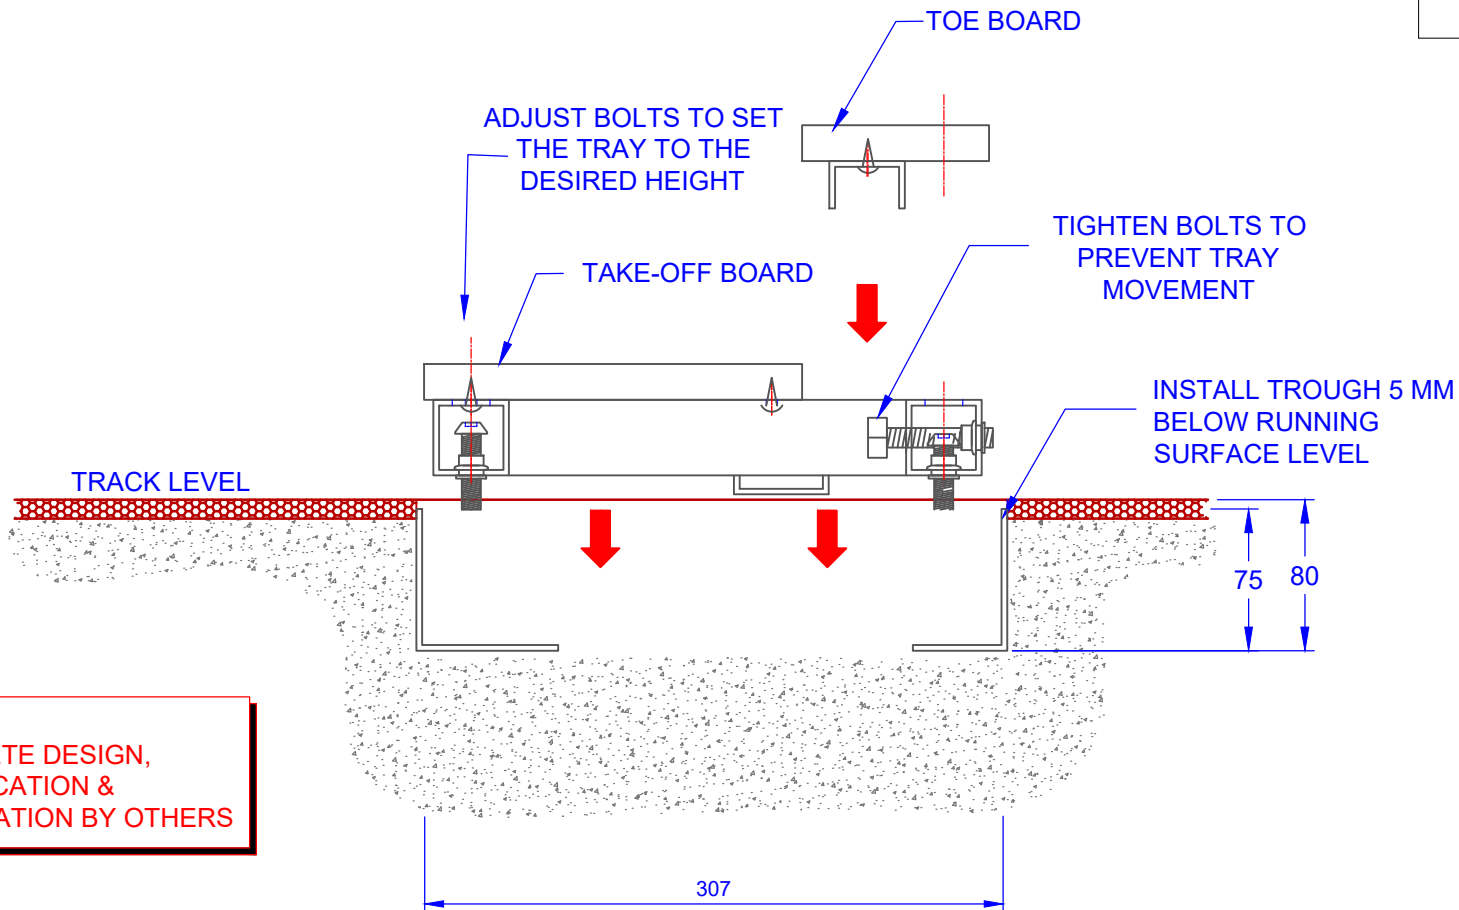

QTY	ITEM DESCRIPTION	PART	PACKED
1	TLJ22 TRAY		
4	M10 X 40 MM S/S BUTTON HEAD SET SCREWS	-	
2	M10 X 40 MM S/S HEX HEAD SET SCREWS		

NOTE:
CONCRETE DESIGN,
SPECIFICATION &
INSTALLATION BY OTHERS

SECTION VIEW
TLJ05 TROUGH & TLJ22 TRAY
N.T.S.

TITLE: TLJ22 ASSEMBLY	
DRAWING NUMBER: TLJ22 ASSEMBLY	
WEIGHT: -	# OF PACKAGES -
ORDER PACKED BY: -	ORDER CHECKED BY: -

Oz Ring Pty Ltd
Trading as:
Play Hard Sports Equipment
ABN 79 066 094 559
24 Ern Harley Drive
Burleigh Heads Qld 4220
Phone: (07) 5593 4494
Fax: (07) 5593 4338
Website: www.playhardsports.com.au
Email: email@playhardsports.com.au