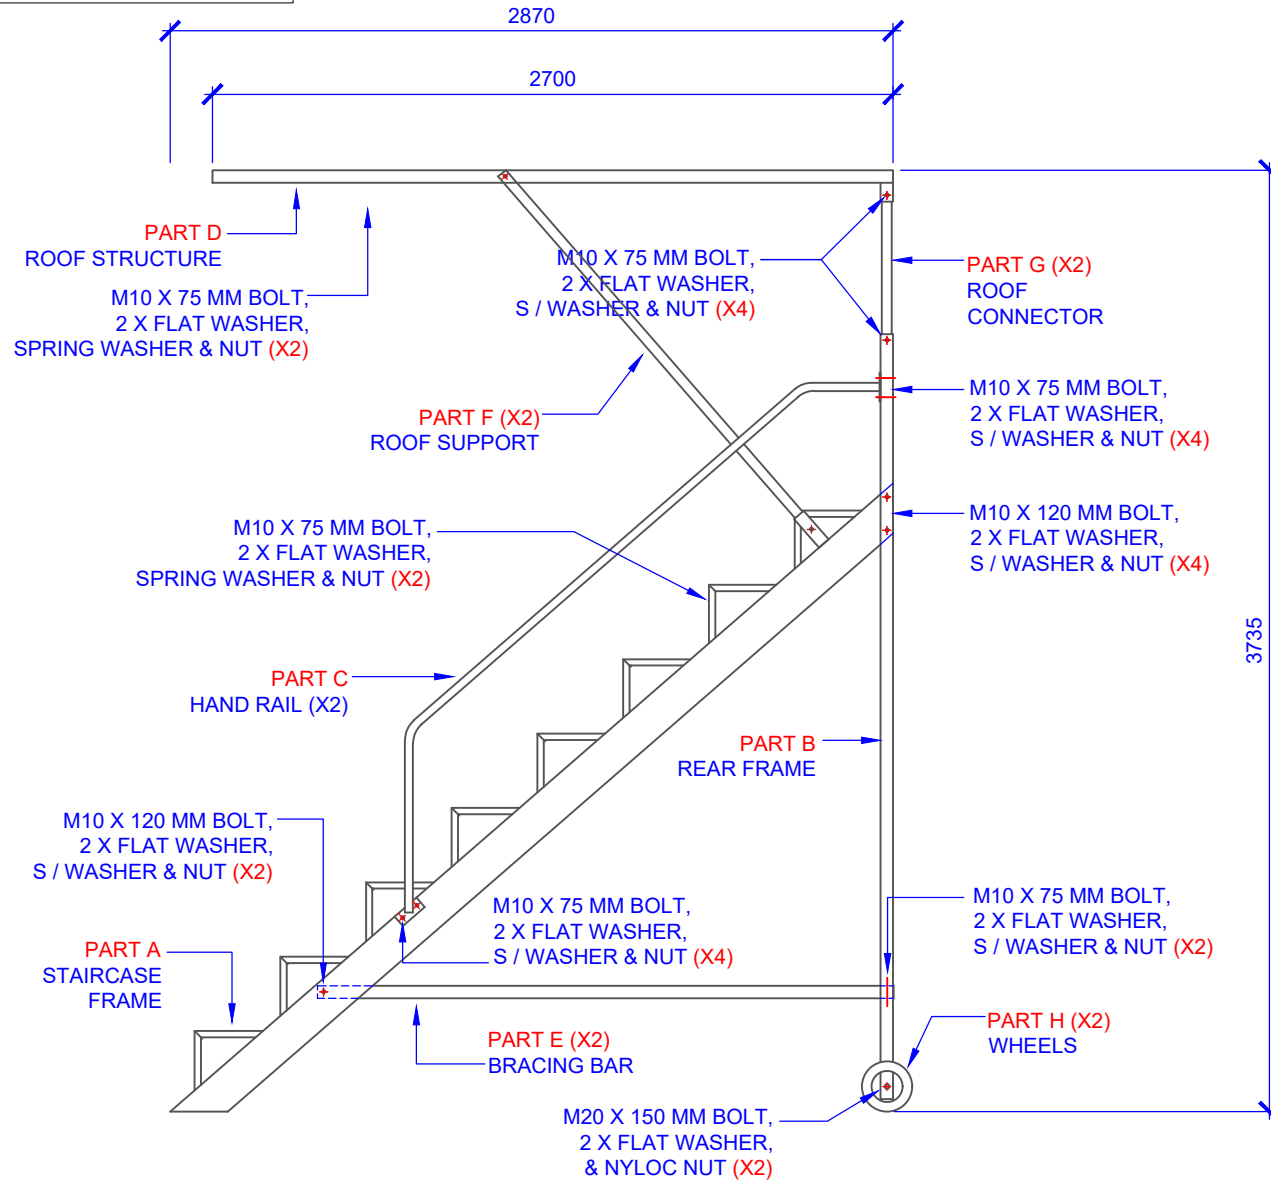

ASSEMBLY INSTRUCTIONS

SIDE VIEW
TRN35
TIMERS STAND
SCALE 1:20

COMPONENTS

QTY	ITEM
1	STAIRCASE FRAME
1	REAR FRAME
1	ROOF STRUCTURE
2	HANDRAIL
2	BRACING BAR
2	ROOF SUPPORT
2	ROOF CONNECTOR
2	250 MM DIA. RUBBER WHEELS
18	M10 X 75 MM BOLT, 2 X FLAT WASHER, SPRING WASHER & NUT
6	M10 X 120 MM BOLT, 2 X FLAT WASHER, SPRING WASHER & NUT
2	M20 X 150 MM BOLT, 2 X FLAT WASHER & NYLOC NUT
-	-

TITLE:
TRN35
TIMERS STAND WITH ROOF

DRAWING NUMBER:
TRN35 - ASSEMBLY

WEIGHT: - REVISION:

Oz Ring Pty Ltd
Trading as:
Play Hard Sports Equipment
ABN 79 066 094 559
24 Ern Harley Drive
Burleigh Heads Qld 4220
Phone: (07) 5593 4494
Fax: (07) 5593 4338
Website: www.playhardsports.com.au
Email: email@playhardsports.com.au