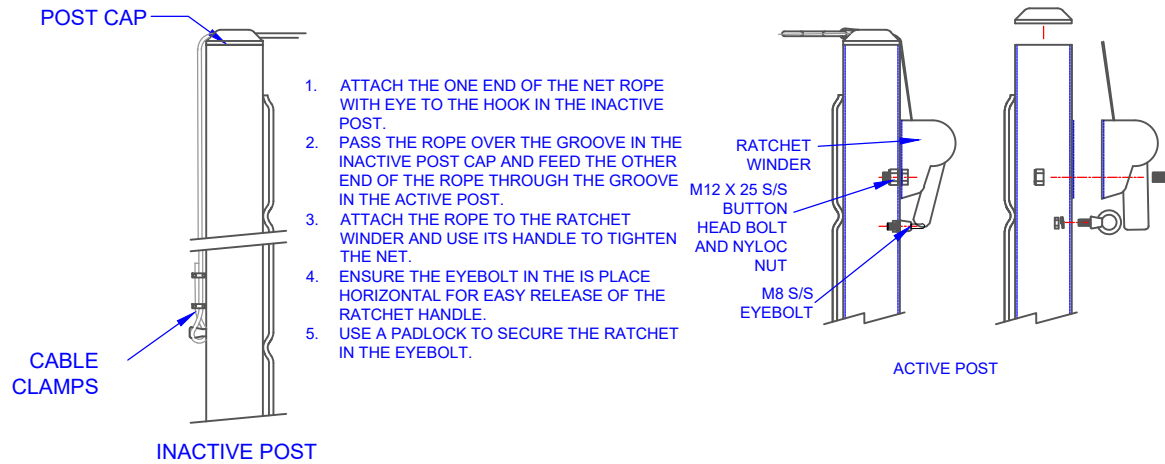

PARTS LIST FOR ONE PAIR

PART	QTY	MATERIAL	LENGTH	TOTAL
A	1	75 X 75 X 2.5 MM SHS ALLGAL	1450 MM	1450 MM
B	1	75 X 75 X 2.5 MM SHS ALLGAL	1450 MM	1450 MM
C	2	WAVERAIL	980 MM	1960 MM
D	2	POST CAPS STAINLESS STEEL		
E	2	POST COLLARS		
F	2	PVC SLEEVES	500 MM	1000 MM
OTHER COMPONENTS				
	1	PROGRIP RETRACTABLE RATCHET	NO 330410	-
	1	M12 X 25 MM S/S BUTTON HEAD BOLT, NYLOC NUT	-	-
	-		-	-
	1	M8 S/S NUT, S/WASHER	-	-
	1	M8 S/S EYE BOLT w/COLLAR	-	-
			-	-