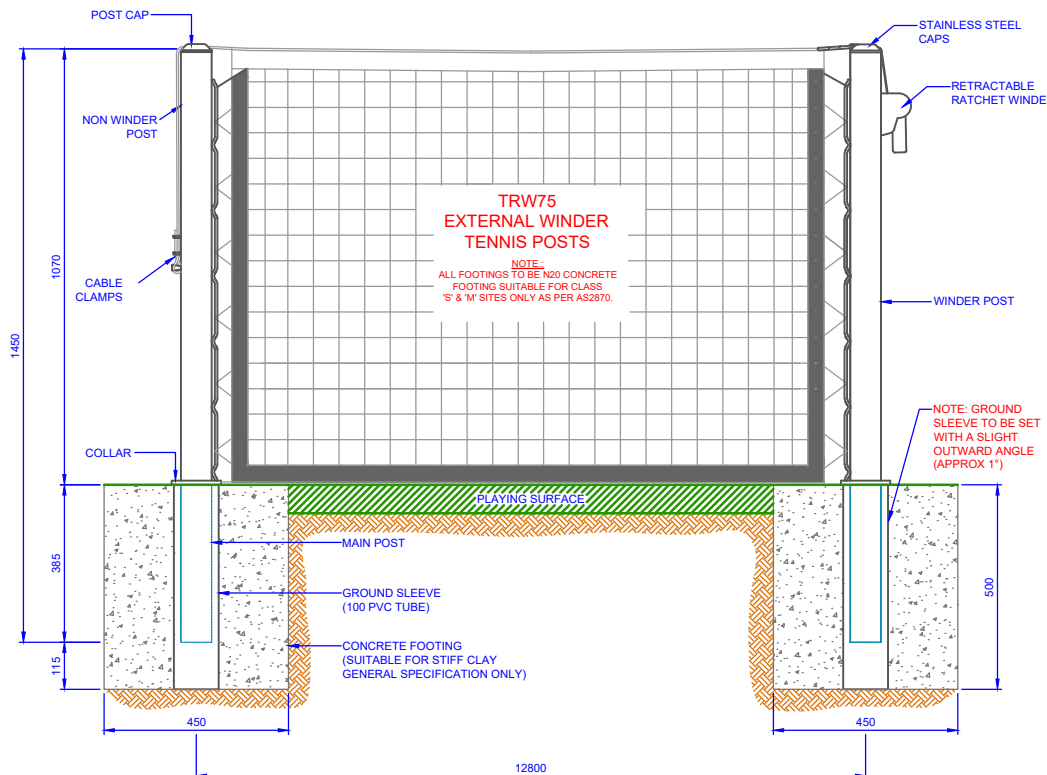

PARTS LIST FOR ONE PAIR

PART	QTY	MATERIAL	LENGTH	TOTAL
A	1	75 X 75 X 2.5 MM SHS ALLGAL	1450 MM	1450 MM
B	1	75 X 75 X 2.5 MM SHS ALLGAL	1450 MM	1450 MM
C	2	WAVERAIL	980 MM	1960 MM
D	2	POST CAPS STAINLESS STEEL		
E	2	POST COLLARS		
F	2	PVC SLEEVES	500 MM	1000 MM
OTHER COMPONENTS				
	1	PROGRIP RETRACTABLE RATCHET	NO 330410	-
	1	M12 X 25 MM S/S BUTTON HEAD BOLT, NYLOC NUT	-	-
	-		-	-
	1	M8 S/S NUT, S/WASHER	-	-
	1	M8 S/S EYE BOLT w/COLLAR	-	-
			-	-