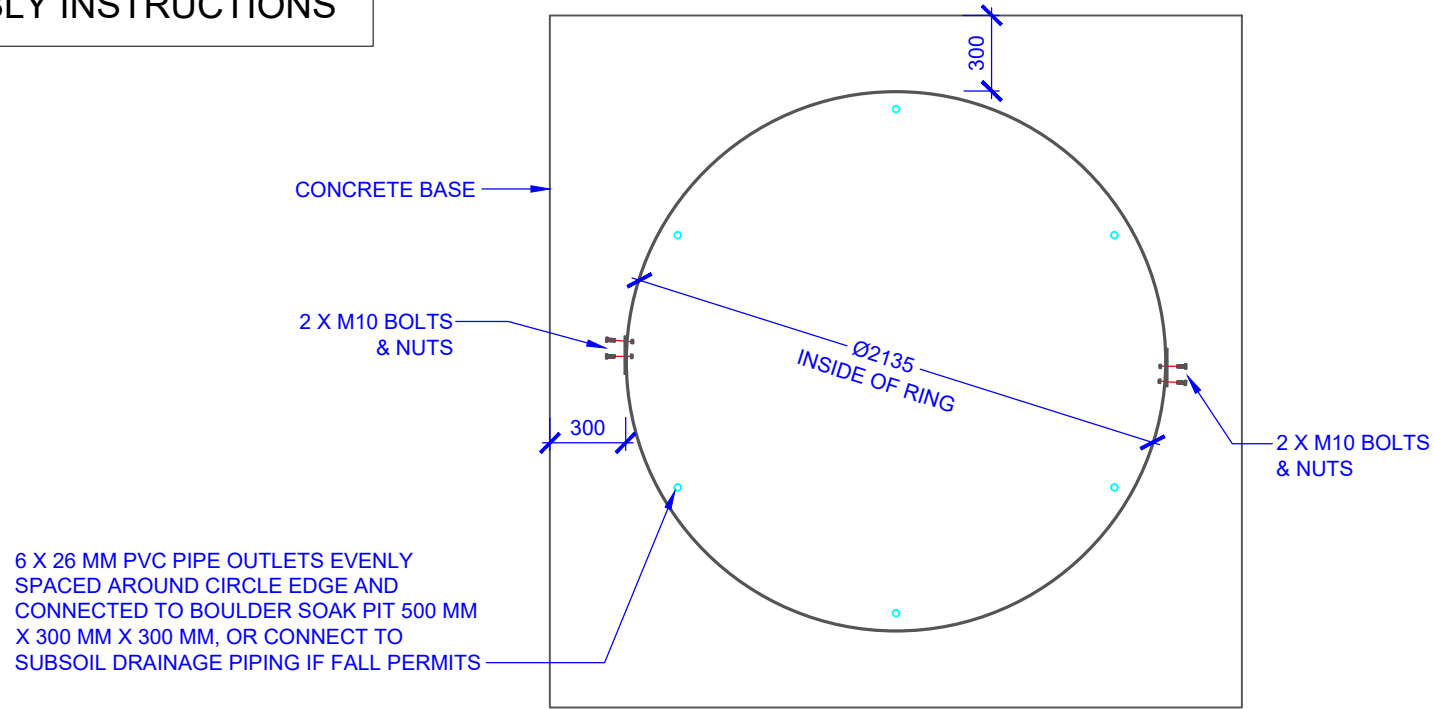

ASSEMBLY INSTRUCTIONS

**TSP30 SHOT PUT CIRCLE /
THM20 HAMMER THROW CIRCLE ASSEMBLY**
N.T.S.