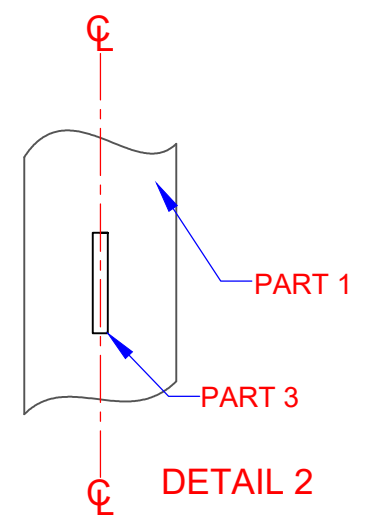

SUB ASSY 01
V60 VOLLEYBALL / BADMINTON POST
QTY - 2

PARTS DETAILS FOR ONE PAIR				
PART	QTY	MATERIAL	LENGTH	TOTAL
V60 VOLLEYBALL / BADMINTON POLE				
1	2	60.3 OD X 2.3 CHS GAL	2710 MM	5420 MM
2	4	65 X 5MM LASER CUT PLATE	320 MM	1280 MM
3	4	6MM CRIMP WIRE (40 MM WAVE)	40 MM	160 MM
4	2	K50 ROUND POST CAP	-	-
5	2	M8 CHAIN LINK	-	-
-	4	PAN HEAD TECH SCREWS	-	-

TITLE: V60 VOLLEYBALL POST	
DRAWN BY: UMESH	DRAWING NUMBER: SUB ASSY 01
CHECKED BY: UMESH	SCALE AT A3: VARIOUS
DATE: 04/10/2023	A3

Oz Ring Pty Ltd
Trading as:
Play Hard Sports Equipment
ABN 79 066 094 559
24 Ern Harley Drive
Burleigh Heads Qld 4220
Phone: (07) 5593 4494
Fax: (07) 5593 4338
Website: www.playhardsports.com.au
Email: email@playhardsports.com.au