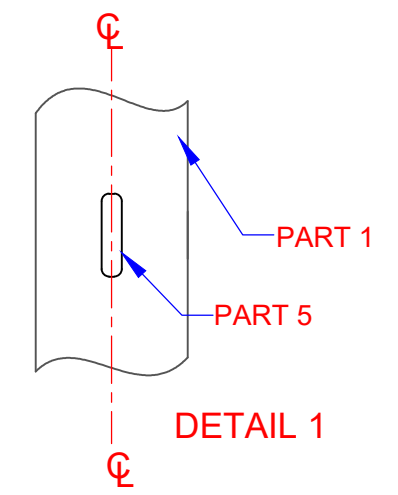

SUB ASSY 01
V60 VOLLEYBALL / BADMINTON POST
QTY - 2

PARTS DETAILS FOR ONE PAIR				
PART	QTY	MATERIAL	LENGTH	TOTAL
V60 VOLLEYBALL / BADMINTON POLE				
1	2	60.3 OD X 2.3 CHS GAL	2710 MM	5420 MM
2	4	65 X 5MM LASER CUT PLATE	320 MM	1280 MM
3	4	6MM CRIMP WIRE (40 MM WAVE)	40 MM	160 MM
4	2	K50 ROUND POST CAP	-	-
5	2	M8 CHAIN LINK	-	-
-	4	PAN HEAD TECH SCREWS	-	-

TITLE: V60 VOLLEYBALL POST	
DRAWN BY: UMESH	DRAWING NUMBER: SUB ASSY 01
CHECKED BY: UMESH	SCALE AT A3: VARIOUS
DATE: 04/10/2023	A3

Oz Ring Pty Ltd
Trading as:
Play Hard Sports Equipment
ABN 79 066 094 559
24 Ern Harley Drive
Burleigh Heads Qld 4220
Phone: (07) 5593 4494
Fax: (07) 5593 4338
Website: www.playhardsports.com.au
Email: email@playhardsports.com.au