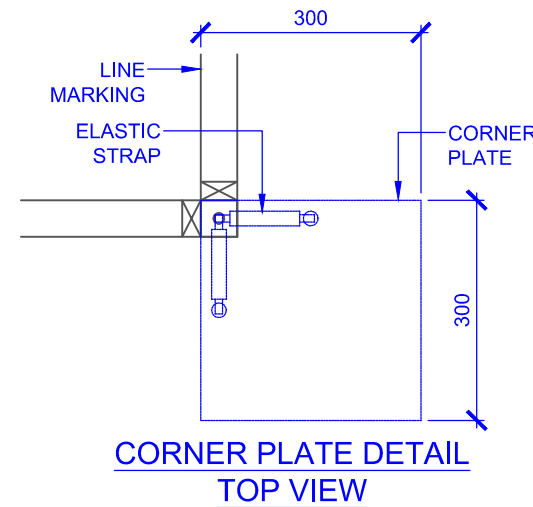

ASSEMBLY INSTRUCTIONS

COMPONENTS

QTY	ITEM
2	SIDE LINE MARKING STRAP (16M)
2	END LINE MARKING STRAP (8M)
8	ELASTIC STRAP
4	CORNER PLATE
-	-
-	-
-	-
-	-
-	-
-	-
-	-
-	-
-	-
-	-
-	-

TITLE: **VB50 BEACH VOLLEYBALL LINE MARKING KIT**

DRAWING NUMBER: **VB50 ASSEMBLY**

WEIGHT: - CUBIC MEASURE: -

Oz Ring Pty Ltd
Trading as:
Play Hard Sports Equipment
ABN 79 066 094 559
24 Ern Harley Drive
Burleigh Heads Qld 4220
Phone: (07) 5593 4494
Fax: (07) 5593 4338
Website: www.playhardsports.com.au
Email: email@playhardsports.com.au