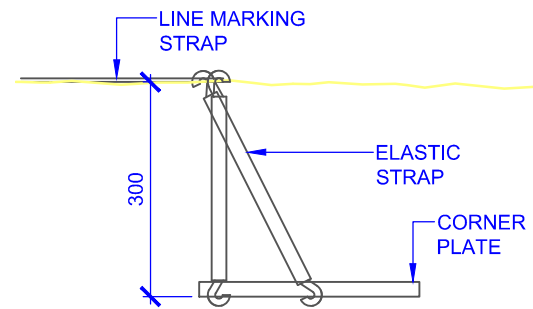

ASSEMBLY INSTRUCTIONS

COMPONENTS

QTY	ITEM
2	SIDE LINE MARKING STRAP (16M)
2	END LINE MARKING STRAP (8M)
8	ELASTIC STRAP
4	CORNER PLATE
-	-
-	-
-	-
-	-
-	-
-	-
-	-
-	-
-	-
-	-
-	-

TITLE: **VB50 BEACH VOLLEYBALL LINE MARKING KIT**

DRAWING NUMBER: **VB50 ASSEMBLY**

WEIGHT: - CUBIC MEASURE: -

Oz Ring Pty Ltd
Trading as:
Play Hard Sports Equipment
ABN 79 066 094 559
24 Ern Harley Drive
Burleigh Heads Qld 4220
Phone: (07) 5593 4494
Fax: (07) 5593 4338
Website: www.playhardsports.com.au
Email: email@playhardsports.com.au