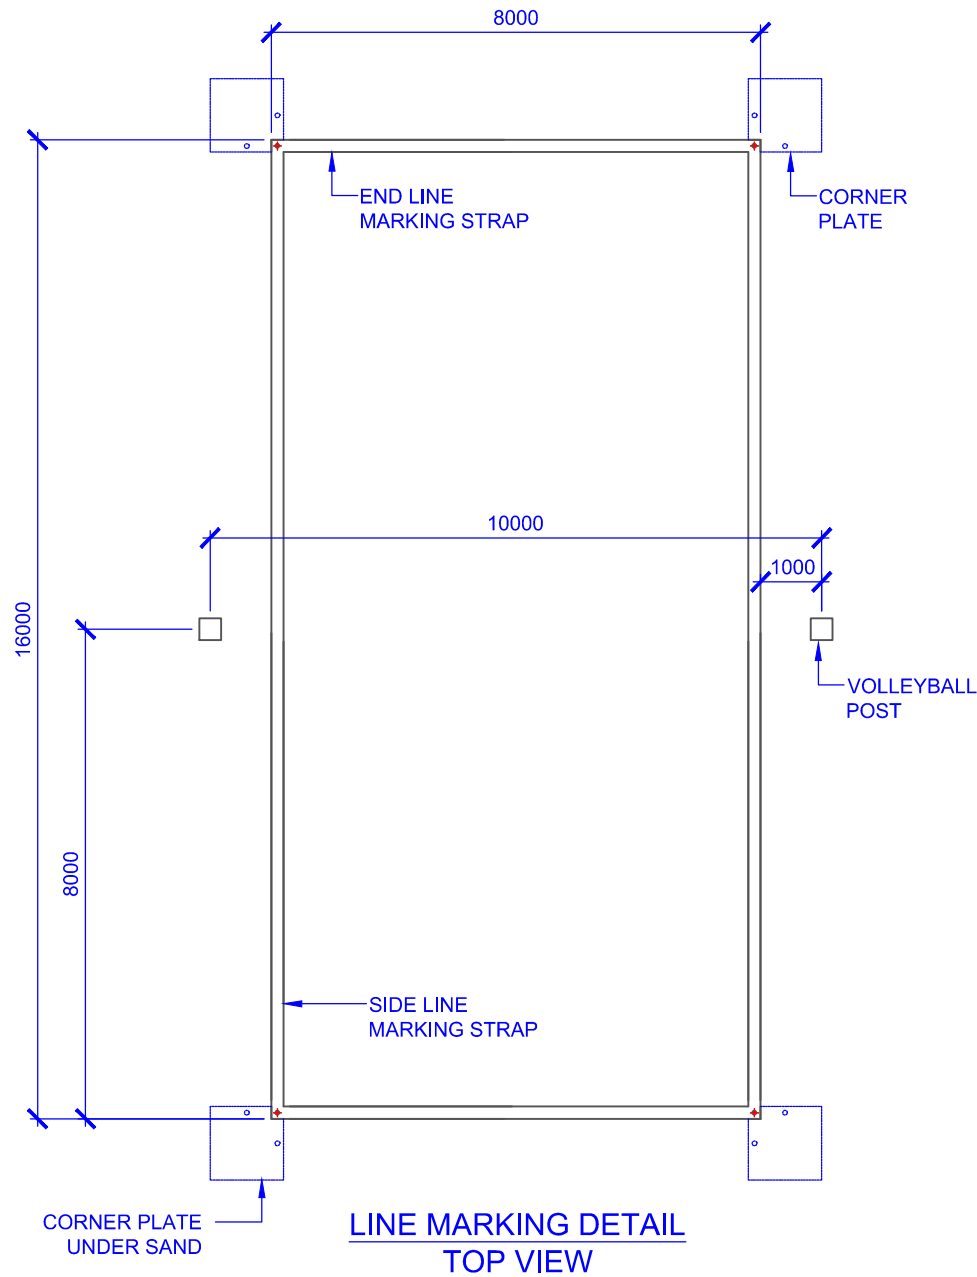

ASSEMBLY INSTRUCTIONS

COMPONENTS

QTY	ITEM
2	SIDE LINE MARKING STRAP (16M)
2	END LINE MARKING STRAP (8M)
8	ELASTIC STRAP
4	CORNER PLATE
-	-
-	-
-	-
-	-
-	-
-	-
-	-
-	-
-	-
-	-
-	-

TITLE: **VB50 BEACH VOLLEYBALL LINE MARKING KIT**

DRAWING NUMBER: **VB50 ASSEMBLY**

WEIGHT: - CUBIC MEASURE: -

Oz Ring Pty Ltd
Trading as:
Play Hard Sports Equipment
ABN 79 066 094 559
24 Ern Harley Drive
Burleigh Heads Qld 4220
Phone: (07) 5593 4494
Fax: (07) 5593 4338
Website: www.playhardsports.com.au
Email: email@playhardsports.com.au